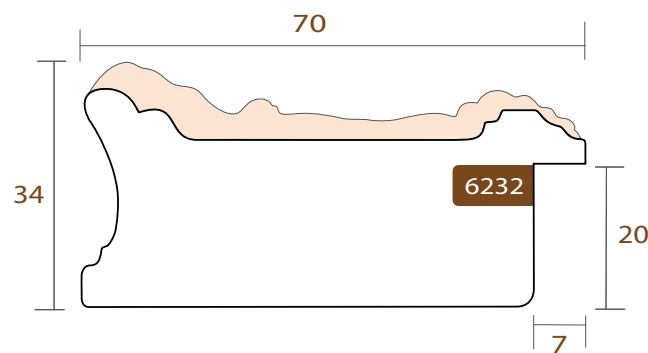

6232.583

WINDSOR

INTERMOL
www.intermol.net

Profile 6232 (70x34)

WIDTH	HEIGHT	REBATE
70mm	34mm	20mm
WOOD	Finger-Joint Pine	
FINISH	White with natural accents	
MTS PER BOX	36	

6232.585

WINDSOR

INTERMOL
www.intermol.net

Profile 6232 (70x34)

WIDTH	HEIGHT	REBATE
70mm	34mm	20mm
WOOD	Finger-Joint Pine	
FINISH	Beige with brown accents	
MTS PER BOX	36	

6232.651

WINDSOR

INTERMOL
www.intermol.net

Profile 6232 (70x34)

WIDTH	HEIGHT	REBATE
70mm	34mm	20mm
WOOD	Finger-Joint Pine	
FINISH	Aged silver	
MTS PER BOX	36	

6232.686

WINDSOR

INTERMOL
www.intermol.net

Profile 6232 (70x34)

WIDTH	HEIGHT	REBATE
70mm	34mm	20mm
WOOD	Finger-Joint Pine	
FINISH	Light silver with ivory inner	
MTS PER BOX	36	

6232.751

WINDSOR

INTERMOL
www.intermol.net

Profile 6232 (70x34)

WIDTH	HEIGHT	REBATE
70mm	34mm	20mm
WOOD	Finger-Joint Pine	
FINISH	Aged gold	
MTS PER BOX	36	

INTERMOL
www.intermol.net

ה