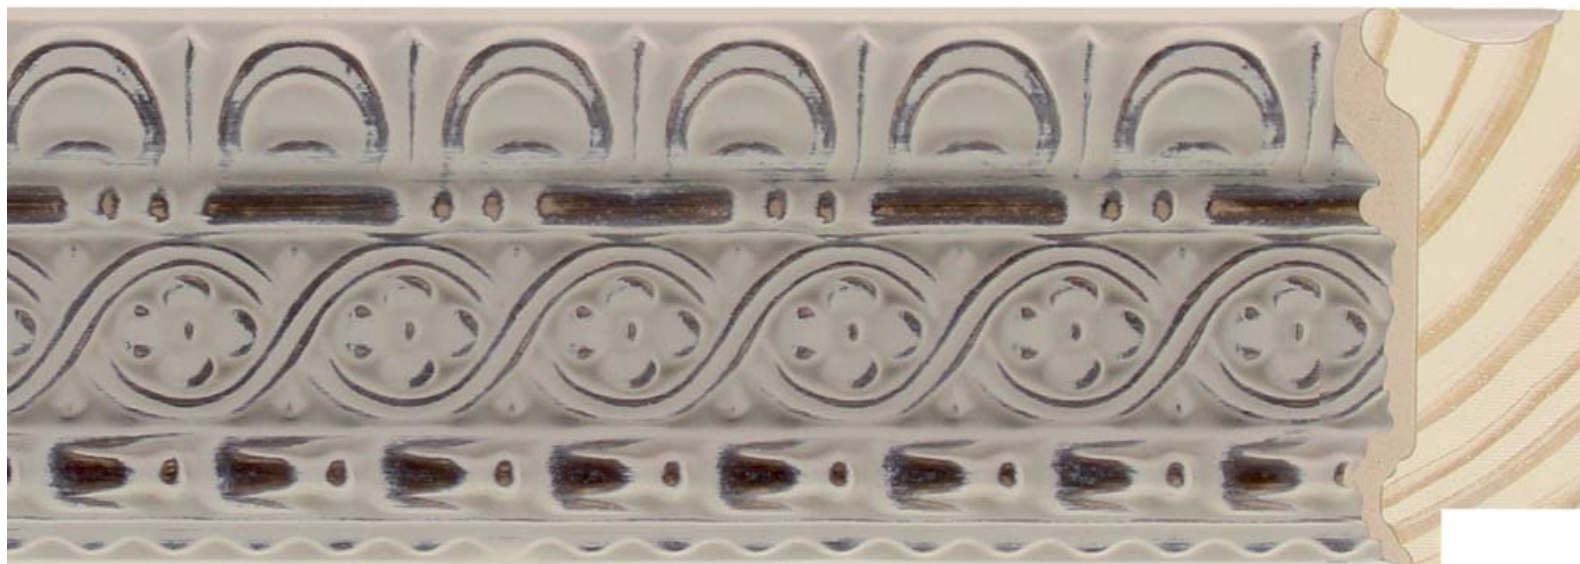

Profile 6232 (70x34)

WIDTH	HEIGHT	REBATE
70mm	34mm	20mm
WOOD	Finger-Joint Pine	
FINISH	Beige with brown accents	
MTS PER BOX	36	

6232.651

WINDSOR

INTERMOL
www.intermol.net

Profile 6232 (70x34)

WIDTH	HEIGHT	REBATE
70mm	34mm	20mm
WOOD	Finger-Joint Pine	
FINISH	Aged silver	
MTS PER BOX	36	