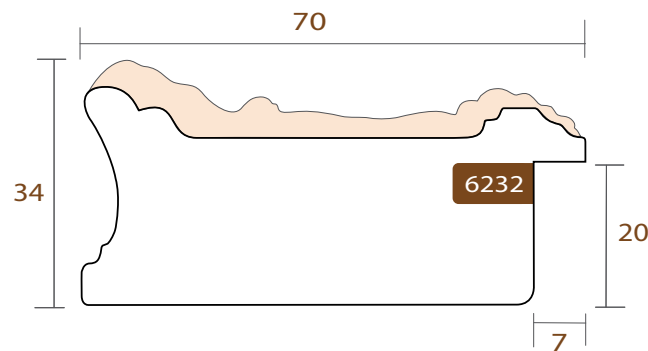

6232.583

WINDSOR

INTERMOL
www.intermol.net

Profile 6232 (70x34)

WIDTH	HEIGHT	REBATE
70mm	34mm	20mm
WOOD	Finger-Joint Pine	
FINISH	White with natural accents	
MTS PER BOX	36	

6232.585

WINDSOR

INTERMOL
www.intermol.net

Profile 6232 (70x34)

WIDTH	HEIGHT	REBATE
70mm	34mm	20mm
WOOD	Finger-Joint Pine	
FINISH	Beige with brown accents	
MTS PER BOX	36	

6232.651

WINDSOR

INTERMOL
www.intermol.net

Profile 6232 (70x34)

WIDTH	HEIGHT	REBATE
70mm	34mm	20mm
WOOD	Finger-Joint Pine	
FINISH	Aged silver	
MTS PER BOX	36	

6232.686

WINDSOR

INTERMOL
www.intermol.net

Profile 6232 (70x34)

WIDTH	HEIGHT	REBATE
70mm	34mm	20mm
WOOD	Finger-Joint Pine	
FINISH	Light silver with ivory inner	
MTS PER BOX	36	

6232.751

WINDSOR

INTERMOL
www.intermol.net

Profile 6232 (70x34)

WIDTH	HEIGHT	REBATE
70mm	34mm	20mm
WOOD	Finger-Joint Pine	
FINISH	Aged gold	
MTS PER BOX	36	

INTERMOL
www.intermol.net

ה