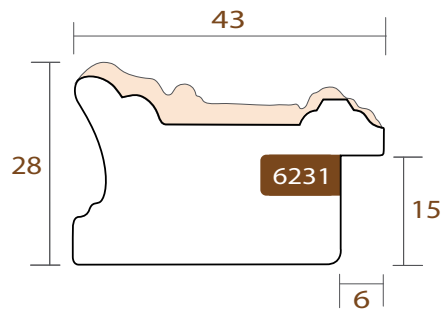

6231.583

WINDSOR

INTERMOL
www.intermol.net

Profile 6231 (43X28)

WIDTH	HEIGHT	REBATE
43mm	28mm	15mm
WOOD	Finger-Joint Pine	
FINISH	White with natural accents	
MTS PER BOX	72	

6231.585

WINDSOR

INTERMOL
www.intermol.net

Profile 6231 (43X28)

WIDTH	HEIGHT	REBATE
43mm	28mm	15mm
WOOD	Finger-Joint Pine	
FINISH	Beige with brown accents	
MTS PER BOX	72	

6231.651

WINDSOR

INTERMOL
www.intermol.net

Profile 6231 (43X28)

WIDTH	HEIGHT	REBATE
43mm	28mm	15mm
WOOD	Finger-Joint Pine	
FINISH	Aged silver	
MTS PER BOX	72	

Profile 6232 (70x34)

WIDTH	HEIGHT	REBATE
70mm	34mm	20mm
WOOD	Finger-Joint Pine	
FINISH	Beige with brown accents	
MTS PER BOX	36	

6232.651

WINDSOR

INTERMOL
www.intermol.net

Profile 6232 (70x34)

WIDTH	HEIGHT	REBATE
70mm	34mm	20mm
WOOD	Finger-Joint Pine	
FINISH	Aged silver	
MTS PER BOX	36	

Profile 6232 (70x34)

WIDTH	HEIGHT	REBATE
70mm	34mm	20mm
WOOD	Finger-Joint Pine	
FINISH	Aged gold	
MTS PER BOX	36	

INTERMOL
www.intermol.net

ה