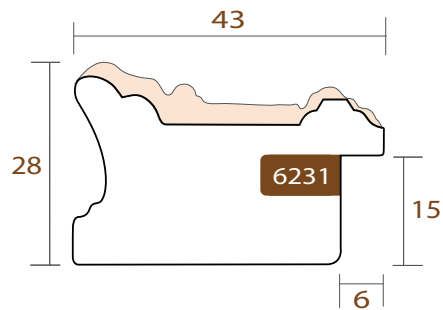

6231.583

WINDSOR

INTERMOL
www.intermol.net

Profile 6231 (43X28)

WIDTH	HEIGHT	REBATE
43mm	28mm	15mm
WOOD	Finger-Joint Pine	
FINISH	White with natural accents	
MTS PER BOX	72	

6231.585

WINDSOR

INTERMOL
www.intermol.net

Profile 6231 (43X28)

WIDTH	HEIGHT	REBATE
43mm	28mm	15mm
WOOD	Finger-Joint Pine	
FINISH	Beige with brown accents	
MTS PER BOX	72	

6231.651

WINDSOR

INTERMOL
www.intermol.net

Profile 6231 (43X28)

WIDTH	HEIGHT	REBATE
43mm	28mm	15mm
WOOD	Finger-Joint Pine	
FINISH	Aged silver	
MTS PER BOX	72	

Profile 6232 (70x34)

WIDTH	HEIGHT	REBATE
70mm	34mm	20mm
WOOD	Finger-Joint Pine	
FINISH	Beige with brown accents	
MTS PER BOX	36	

6232.651

WINDSOR

INTERMOL
www.intermol.net

Profile 6232 (70x34)

WIDTH	HEIGHT	REBATE
70mm	34mm	20mm
WOOD	Finger-Joint Pine	
FINISH	Aged silver	
MTS PER BOX	36	

Profile 6232 (70x34)

WIDTH	HEIGHT	REBATE
70mm	34mm	20mm
WOOD	Finger-Joint Pine	
FINISH	Aged gold	
MTS PER BOX	36	

INTERMOL
www.intermol.net

ה