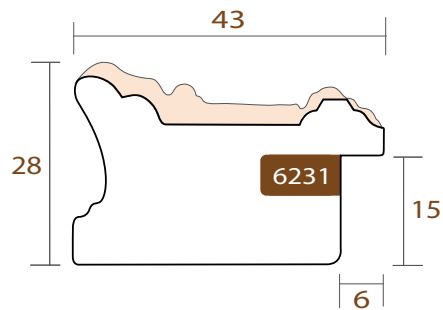

Profile 6231 (43X28)

WIDTH	HEIGHT	REBATE
43mm	28mm	15mm
WOOD	Finger-Joint Pine	
FINISH	Beige with brown accents	
MTS PER BOX	72	

6231.651

WINDSOR

INTERMOL
www.intermol.net

Profile 6231 (43X28)

WIDTH	HEIGHT	REBATE
43mm	28mm	15mm
WOOD	Finger-Joint Pine	
FINISH	Aged silver	
MTS PER BOX	72	

6231.686

WINDSOR

INTERMOL
www.intermol.net

Profile 6231 (43X28)

WIDTH	HEIGHT	REBATE
43mm	28mm	15mm
WOOD	Finger-Joint Pine	
FINISH	Light silver with ivory inner	
MTS PER BOX	72	

im

6231.751

WINDSOR

INTERMOL
www.intermol.net

Profile 6231 (43X28)

WIDTH	HEIGHT	REBATE
43mm	28mm	15mm
WOOD	Finger-Joint Pine	
FINISH	Aged gold	
MTS PER BOX	72	

6232.570

WINDSOR

INTERMOL
www.intermol.net

Profile 6232 (70x34)

WIDTH	HEIGHT	REBATE
70mm	34mm	20mm
WOOD	Finger-Joint Pine	
FINISH	Black with brown accents	
MTS PER BOX	36	

6232.583

WINDSOR

INTERMOL
www.intermol.net

Profile 6232 (70x34)

WIDTH	HEIGHT	REBATE
70mm	34mm	20mm
WOOD	Finger-Joint Pine	
FINISH	White with natural accents	
MTS PER BOX	36	

6232.585

WINDSOR

INTERMOL
www.intermol.net