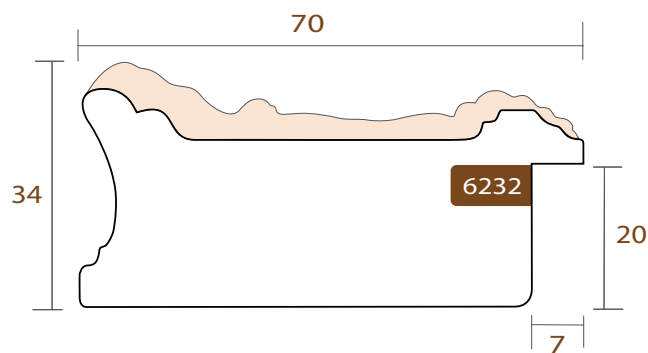

INTERMOL
www.intermol.net

Profile 6231 (43X28)

WIDTH	HEIGHT	REBATE
43mm	28mm	15mm
WOOD	Finger-Joint Pine	
FINISH	Aged gold	
MTS PER BOX	72	

6232.570

WINDSOR

INTERMOL
www.intermol.net

Profile 6232 (70x34)

WIDTH	HEIGHT	REBATE
70mm	34mm	20mm
WOOD	Finger-Joint Pine	
FINISH	Black with brown accents	
MTS PER BOX	36	

6232.583

WINDSOR

INTERMOL
www.intermol.net

Profile 6232 (70x34)

WIDTH	HEIGHT	REBATE
70mm	34mm	20mm
WOOD	Finger-Joint Pine	
FINISH	White with natural accents	
MTS PER BOX	36	

6232.585

WINDSOR

INTERMOL
www.intermol.net

Profile 6232 (70x34)

WIDTH	HEIGHT	REBATE
70mm	34mm	20mm
WOOD	Finger-Joint Pine	
FINISH	Beige with brown accents	
MTS PER BOX	36	

6232.651

WINDSOR

INTERMOL
www.intermol.net

Profile 6232 (70x34)

WIDTH	HEIGHT	REBATE
70mm	34mm	20mm
WOOD	Finger-Joint Pine	
FINISH	Aged silver	
MTS PER BOX	36	

6232.686

WINDSOR

INTERMOL
www.intermol.net

Profile 6232 (70x34)

WIDTH	HEIGHT	REBATE
70mm	34mm	20mm
WOOD	Finger-Joint Pine	
FINISH	Light silver with ivory inner	
MTS PER BOX	36	

6232.751

WINDSOR

INTERMOL
www.intermol.net