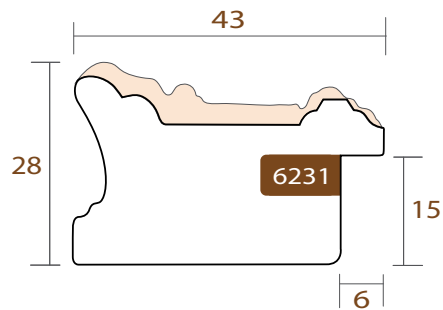

INTERMOL

WINDSOR

www.intermol.net

6231.570

WINDSOR

INTERMOL
www.intermol.net

Profile 6231 (43X28)

WIDTH	HEIGHT	REBATE
43mm	28mm	15mm
WOOD	Finger-Joint Pine	
FINISH	Black with brown accents	
MTS PER BOX	72	

6231.583

WINDSOR

INTERMOL
www.intermol.net

Profile 6231 (43X28)

WIDTH	HEIGHT	REBATE
43mm	28mm	15mm
WOOD	Finger-Joint Pine	
FINISH	White with natural accents	
MTS PER BOX	72	

6231.585

WINDSOR

INTERMOL
www.intermol.net

6232.686

WINDSOR

INTERMOL
www.intermol.net

Profile 6232 (70x34)

WIDTH	HEIGHT	REBATE
70mm	34mm	20mm
WOOD	Finger-Joint Pine	
FINISH	Light silver with ivory inner	
MTS PER BOX	36	

6232.751

WINDSOR

INTERMOL
www.intermol.net

Profile 6232 (70x34)

WIDTH	HEIGHT	REBATE
70mm	34mm	20mm
WOOD	Finger-Joint Pine	
FINISH	Aged gold	
MTS PER BOX	36	

INTERMOL
www.intermol.net

ה