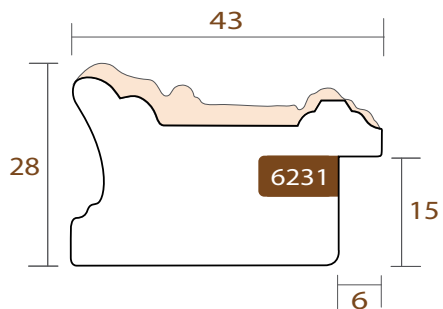

INTERMOL

WINDSOR

www.intermol.net

6231.570

WINDSOR

INTERMOL
www.intermol.net

Profile 6231 (43X28)

WIDTH	HEIGHT	REBATE
43mm	28mm	15mm
WOOD	Finger-Joint Pine	
FINISH	Black with brown accents	
MTS PER BOX	72	

6231.583

WINDSOR

INTERMOL
www.intermol.net

Profile 6231 (43X28)

WIDTH	HEIGHT	REBATE
43mm	28mm	15mm
WOOD	Finger-Joint Pine	
FINISH	White with natural accents	
MTS PER BOX	72	

6231.585

WINDSOR

INTERMOL
www.intermol.net

6232.686

WINDSOR

INTERMOL
www.intermol.net

Profile 6232 (70x34)

WIDTH	HEIGHT	REBATE
70mm	34mm	20mm
WOOD	Finger-Joint Pine	
FINISH	Light silver with ivory inner	
MTS PER BOX	36	

6232.751

WINDSOR

INTERMOL
www.intermol.net

Profile 6232 (70x34)

WIDTH	HEIGHT	REBATE
70mm	34mm	20mm
WOOD	Finger-Joint Pine	
FINISH	Aged gold	
MTS PER BOX	36	

INTERMOL
www.intermol.net

ה