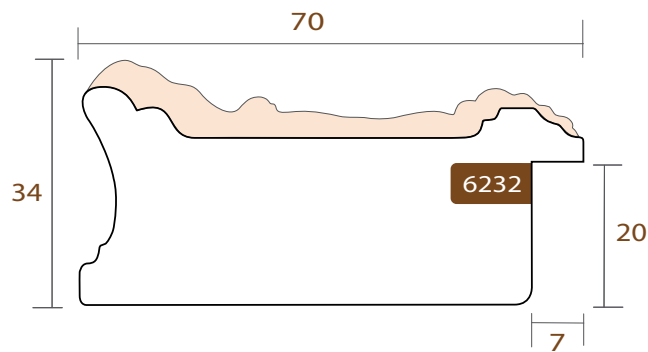

6231.686

WINDSOR

INTERMOL
www.intermol.net

Profile 6231 (43X28)

WIDTH	HEIGHT	REBATE
43mm	28mm	15mm
WOOD	Finger-Joint Pine	
FINISH	Light silver with ivory inner	
MTS PER BOX	72	

im

6231.751

WINDSOR

INTERMOL
www.intermol.net

Profile 6231 (43X28)

WIDTH	HEIGHT	REBATE
43mm	28mm	15mm
WOOD	Finger-Joint Pine	
FINISH	Aged gold	
MTS PER BOX	72	

6232.570

WINDSOR

INTERMOL
www.intermol.net

Profile 6232 (70x34)

WIDTH	HEIGHT	REBATE
70mm	34mm	20mm
WOOD	Finger-Joint Pine	
FINISH	Black with brown accents	
MTS PER BOX	36	

6232.583

WINDSOR

INTERMOL
www.intermol.net

Profile 6232 (70x34)

WIDTH	HEIGHT	REBATE
70mm	34mm	20mm
WOOD	Finger-Joint Pine	
FINISH	White with natural accents	
MTS PER BOX	36	

6232.585

WINDSOR

INTERMOL
www.intermol.net

Profile 6232 (70x34)

WIDTH	HEIGHT	REBATE
70mm	34mm	20mm
WOOD	Finger-Joint Pine	
FINISH	Beige with brown accents	
MTS PER BOX	36	

6232.651

WINDSOR

INTERMOL
www.intermol.net

Profile 6232 (70x34)

WIDTH	HEIGHT	REBATE
70mm	34mm	20mm
WOOD	Finger-Joint Pine	
FINISH	Aged silver	
MTS PER BOX	36	