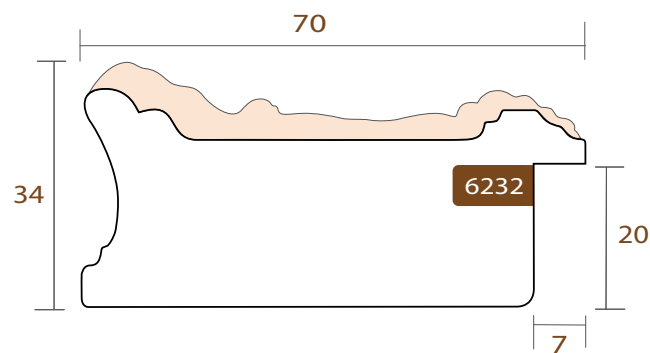

6231.686

WINDSOR

INTERMOL
www.intermol.net

Profile 6231 (43X28)

WIDTH	HEIGHT	REBATE
43mm	28mm	15mm
WOOD	Finger-Joint Pine	
FINISH	Light silver with ivory inner	
MTS PER BOX	72	

im

6231.751

WINDSOR

INTERMOL
www.intermol.net

Profile 6231 (43X28)

WIDTH	HEIGHT	REBATE
43mm	28mm	15mm
WOOD	Finger-Joint Pine	
FINISH	Aged gold	
MTS PER BOX	72	

6232.570

WINDSOR

INTERMOL
www.intermol.net

Profile 6232 (70x34)

WIDTH	HEIGHT	REBATE
70mm	34mm	20mm
WOOD	Finger-Joint Pine	
FINISH	Black with brown accents	
MTS PER BOX	36	

6232.583

WINDSOR

INTERMOL
www.intermol.net

Profile 6232 (70x34)

WIDTH	HEIGHT	REBATE
70mm	34mm	20mm
WOOD	Finger-Joint Pine	
FINISH	White with natural accents	
MTS PER BOX	36	

6232.585

WINDSOR

INTERMOL
www.intermol.net

Profile 6232 (70x34)

WIDTH	HEIGHT	REBATE
70mm	34mm	20mm
WOOD	Finger-Joint Pine	
FINISH	Beige with brown accents	
MTS PER BOX	36	

6232.651

WINDSOR

INTERMOL
www.intermol.net

Profile 6232 (70x34)

WIDTH	HEIGHT	REBATE
70mm	34mm	20mm
WOOD	Finger-Joint Pine	
FINISH	Aged silver	
MTS PER BOX	36	