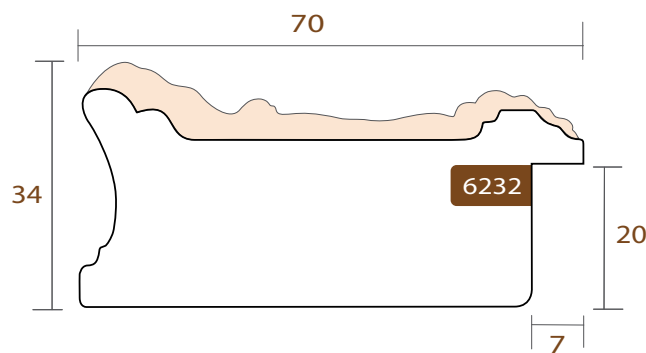

INTERMOL
www.intermol.net

Profile 6231 (43X28)

WIDTH	HEIGHT	REBATE
43mm	28mm	15mm
WOOD	Finger-Joint Pine	
FINISH	Aged gold	
MTS PER BOX	72	

6232.570

WINDSOR

INTERMOL
www.intermol.net

Profile 6232 (70x34)

WIDTH	HEIGHT	REBATE
70mm	34mm	20mm
WOOD	Finger-Joint Pine	
FINISH	Black with brown accents	
MTS PER BOX	36	

6232.583

WINDSOR

INTERMOL
www.intermol.net

Profile 6232 (70x34)

WIDTH	HEIGHT	REBATE
70mm	34mm	20mm
WOOD	Finger-Joint Pine	
FINISH	White with natural accents	
MTS PER BOX	36	

6232.585

WINDSOR

INTERMOL
www.intermol.net

Profile 6232 (70x34)

WIDTH	HEIGHT	REBATE
70mm	34mm	20mm
WOOD	Finger-Joint Pine	
FINISH	Beige with brown accents	
MTS PER BOX	36	

6232.651

WINDSOR

INTERMOL
www.intermol.net

Profile 6232 (70x34)

WIDTH	HEIGHT	REBATE
70mm	34mm	20mm
WOOD	Finger-Joint Pine	
FINISH	Aged silver	
MTS PER BOX	36	

6232.686

WINDSOR

INTERMOL
www.intermol.net

Profile 6232 (70x34)

WIDTH	HEIGHT	REBATE
70mm	34mm	20mm
WOOD	Finger-Joint Pine	
FINISH	Light silver with ivory inner	
MTS PER BOX	36	

6232.751

WINDSOR

INTERMOL
www.intermol.net