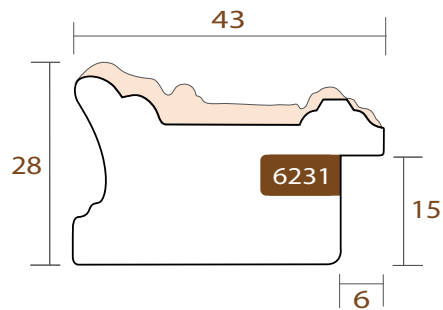

Profile 6231 (43X28)

WIDTH	HEIGHT	REBATE
43mm	28mm	15mm
WOOD	Finger-Joint Pine	
FINISH	Beige with brown accents	
MTS PER BOX	72	

6231.651

WINDSOR

INTERMOL
www.intermol.net

Profile 6231 (43X28)

WIDTH	HEIGHT	REBATE
43mm	28mm	15mm
WOOD	Finger-Joint Pine	
FINISH	Aged silver	
MTS PER BOX	72	

6231.686

WINDSOR

INTERMOL
www.intermol.net

Profile 6231 (43X28)

WIDTH	HEIGHT	REBATE
43mm	28mm	15mm
WOOD	Finger-Joint Pine	
FINISH	Light silver with ivory inner	
MTS PER BOX	72	

im

6231.751

WINDSOR

INTERMOL
www.intermol.net

Profile 6231 (43X28)

WIDTH	HEIGHT	REBATE
43mm	28mm	15mm
WOOD	Finger-Joint Pine	
FINISH	Aged gold	
MTS PER BOX	72	

6232.570

WINDSOR

INTERMOL
www.intermol.net

Profile 6232 (70x34)

WIDTH	HEIGHT	REBATE
70mm	34mm	20mm
WOOD	Finger-Joint Pine	
FINISH	Black with brown accents	
MTS PER BOX	36	

Profile 6232 (70x34)

WIDTH	HEIGHT	REBATE
70mm	34mm	20mm
WOOD	Finger-Joint Pine	
FINISH	Aged gold	
MTS PER BOX	36	

INTERMOL
www.intermol.net

ה