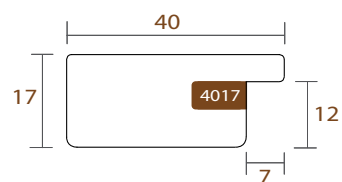

www.intermol.net

Profile 4017 (40x17)

WIDTH	HEIGHT	REBATE
40mm	17mm	12mm
WOOD	Finger-Joint Pine	
FINISH	Grey washed walnut	
MTS PER BOX	120	

im

4017.547

WOODLAND

INTERMOL

www.intermol.net