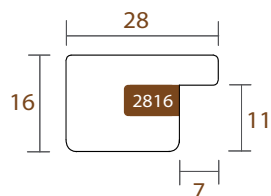

Profile 2816 (28x16)

WIDTH	HEIGHT	REBATE
28mm	16mm	11mm
WOOD	Finger-Joint Pine	
FINISH	Grey washed walnut	
MTS PER BOX	144	

im

2816.546

WOODLAND

INTERMOL

www.intermol.net

Profile 2816 (28x16)

WIDTH	HEIGHT	REBATE
28mm	16mm	11mm
WOOD	Finger-Joint Pine	
FINISH	Brown washed walnut	
MTS PER BOX	144	

2816.547

WOODLAND

INTERMOL

www.intermol.net

Profile 2816 (28x16)

WIDTH	HEIGHT	REBATE
28mm	16mm	11mm
WOOD	Finger-Joint Pine	
FINISH	Aged gold wood	
MTS PER BOX	144	