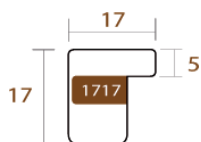

1717.541

WOODLAND

INTERMOL

www.intermol.net

Profile 1717 (17x17)

WIDTH	HEIGHT	REBATE
17mm	17mm	12mm
WOOD	Finger-Joint Pine	
FINISH	White washed oak	
MTS PER BOX	240	

im

1717.543

WOODLAND

INTERMOL

www.intermol.net

Profile 1717 (17x17)

WIDTH	HEIGHT	REBATE
17mm	17mm	12mm
WOOD	Finger-Joint Pine	
FINISH	Brown washed oak	
MTS PER BOX	240	

im

1717.545

WOODLAND

INTERMOL

www.intermol.net

Profile 1717 (17x17)

WIDTH	HEIGHT	REBATE
17mm	17mm	12mm
WOOD	Finger-Joint Pine	
FINISH	Grey washed walnut	
MTS PER BOX	240	

im

1717.546

WOODLAND

INTERMOL
www.intermol.net