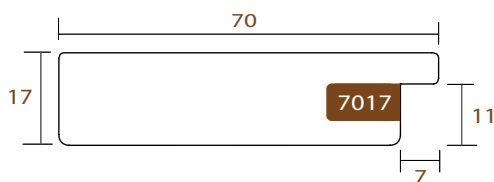

WIDTH	HEIGHT	REBATE
70mm	17mm	11mm
WOOD	Finger-Joint Pine	
FINISH	Brown washed oak	
MTS PER BOX	60	

im

7017.545

WOODLAND

INTERMOL

www.intermol.net

Profile 7017 (70x17)

WIDTH	HEIGHT	REBATE
70mm	17mm	11mm
WOOD	Finger-Joint Pine	
FINISH	Grey washed walnut	
MTS PER BOX	60	