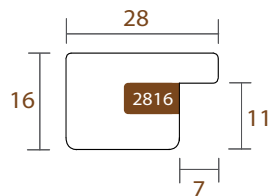

2816.548

WOODLAND

INTERMOL
www.intermol.net

Profile 2816 (28x16)

WIDTH	HEIGHT	REBATE
28mm	16mm	11mm
WOOD	Finger-Joint Pine	
FINISH	Ebony	
MTS PER BOX	144