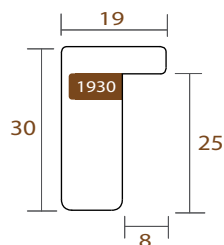

WIDTH	HEIGHT	REBATE
19mm	30mm	25mm
WOOD	Finger-Joint Pine	
FINISH	Brown washed oak	
MTS PER BOX	100	

im

1930.545

WOODLAND

INTERMOL

www.intermol.net

Profile 1930 (19x30)

WIDTH	HEIGHT	REBATE
19mm	30mm	25mm
WOOD	Finger-Joint Pine	
FINISH	Grey washed walnut	
MTS PER BOX	100	