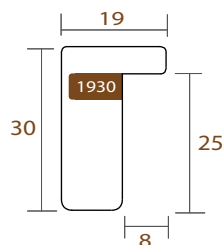

1930.548

WOODLAND

INTERMOL

www.intermol.net

Profile 1930 (19x30)

WIDTH	HEIGHT	REBATE
19mm	30mm	25mm
WOOD	Finger-Joint Pine	
FINISH	Ebony	
MTS PER BOX	100	

im