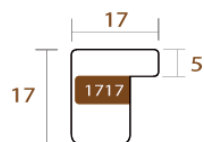

INTERMOL WOODLAND

www.intermol.net

1717.540

WOODLAND

INTERMOL
www.intermol.net

Profile 1717 (17x17)

WIDTH	HEIGHT	REBATE
17mm	17mm	12mm
WOOD	Finger-Joint Pine	
FINISH	White washed maple	
MTS PER BOX	240	

im

1717.541

WOODLAND

INTERMOL

www.intermol.net

Profile 1717 (17x17)

WIDTH	HEIGHT	REBATE
17mm	17mm	12mm
WOOD	Finger-Joint Pine	
FINISH	White washed oak	
MTS PER BOX	240	

im

1717.543

WOODLAND

INTERMOL

www.intermol.net

Profile 1717 (17x17)

WIDTH	HEIGHT	REBATE
17mm	17mm	12mm
WOOD	Finger-Joint Pine	
FINISH	Brown washed oak	
MTS PER BOX	240	

im

1717.545

WOODLAND