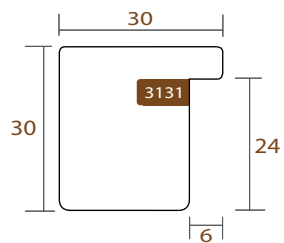

Profile 3131 (30x30)

WIDTH	HEIGHT	REBATE
30mm	30mm	24mm
WOOD	Finger-Joint Pine	
FINISH	White washed maple	
MTS PER BOX	90	

im

3131.541

WOODLAND

INTERMOL

www.intermol.net

Profile 3131 (30x30)