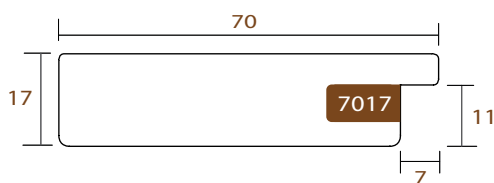

7017.549

WOODLAND

INTERMOL

www.intermol.net

Profile 7017 (70x17)

WIDTH	HEIGHT	REBATE
70mm	17mm	11mm
WOOD	Finger-Joint Pine	
FINISH	Aged grey wood	
MTS PER BOX	60