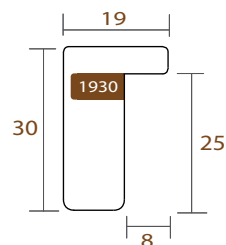

1930.546

WOODLAND

INTERMOL
www.intermol.net

Profile 1930 (19x30)

WIDTH	HEIGHT	REBATE
19mm	30mm	25mm
WOOD	Finger-Joint Pine	
FINISH	Brown washed walnut	
MTS PER BOX	100	

im