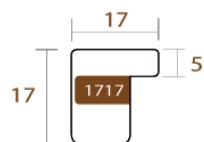

WOODLAND

INTERMOL

www.intermol.net

Profile 1717 (17x17)

WIDTH	HEIGHT	REBATE
17mm	17mm	12mm
WOOD	Finger-Joint Pine	
FINISH	Brown washed oak	
MTS PER BOX	240	

im

1717.545

WOODLAND

INTERMOL

www.intermol.net

Profile 1717 (17x17)

WIDTH	HEIGHT	REBATE
17mm	17mm	12mm
WOOD	Finger-Joint Pine	
FINISH	Grey washed walnut	
MTS PER BOX	240	

im

1717.546

WOODLAND

INTERMOL
www.intermol.net

Profile 1717 (17x17)

WIDTH	HEIGHT	REBATE
17mm	17mm	12mm
WOOD	Finger-Joint Pine	
FINISH	Brown washed walnut	
MTS PER BOX	240	

im

1717.547

WOODLAND

INTERMOL

www.intermol.net

Profile 1717 (17x17)