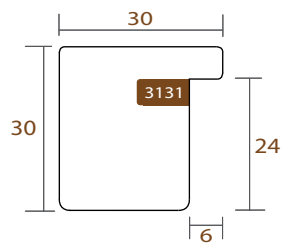

im

2816.548

WOODLAND

INTERMOL
www.intermol.net

Profile 2816 (28x16)

WIDTH	HEIGHT	REBATE
28mm	16mm	11mm
WOOD	Finger-Joint Pine	
FINISH	Ebony	
MTS PER BOX	144	

2816.549

WOODLAND

INTERMOL

www.intermol.net

Profile 2816 (28x16)

WIDTH	HEIGHT	REBATE
28mm	16mm	11mm
WOOD	Finger-Joint Pine	
FINISH	Aged grey wood	
MTS PER BOX	144	

3131.540

WOODLAND

INTERMOL

www.intermol.net

Profile 3131 (30x30)

WIDTH	HEIGHT	REBATE
30mm	30mm	24mm
WOOD	Finger-Joint Pine	
FINISH	White washed maple	
MTS PER BOX	90	

im

3131.541

WOODLAND

INTERMOL

www.intermol.net

Profile 3131 (30x30)