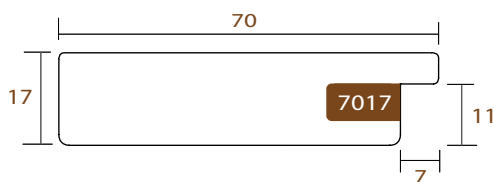

7017.547

WOODLAND

INTERMOL

www.intermol.net

Profile 7017 (70x17)

WIDTH	HEIGHT	REBATE
70mm	17mm	11mm
WOOD	Finger-Joint Pine	
FINISH	Aged gold wood	
MTS PER BOX	60	

im