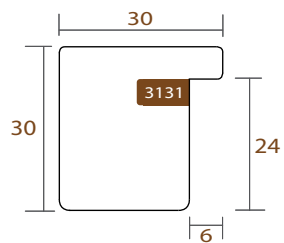

3131.545

WOODLAND

INTERMOL

www.intermol.net

Profile 3131 (30x30)

WIDTH	HEIGHT	REBATE
30mm	30mm	24mm
WOOD	Finger-Joint Pine	
FINISH	Grey washed walnut	
MTS PER BOX	90