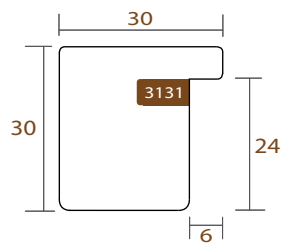

WOODLAND

INTERMOL

www.intermol.net

Profile 1717 (17x17)

WIDTH	HEIGHT	REBATE
17mm	17mm	12mm
WOOD	Finger-Joint Pine	
FINISH	Brown washed oak	
MTS PER BOX	240	

im

1717.545

WOODLAND

WIDTH	HEIGHT	REBATE
30mm	30mm	24mm
WOOD	Finger-Joint Pine	
FINISH	Ebony	
MTS PER BOX	90	

im

3131.549

WOODLAND

INTERMOL

www.intermol.net

Profile 3131 (30x30)

WIDTH	HEIGHT	REBATE
30mm	30mm	24mm
WOOD	Finger-Joint Pine	
FINISH	Aged grey wood	
MTS PER BOX	90	

im

4017.540

WOODLAND

INTERMOL

www.intermol.net

Profile 4017 (40x17)

WIDTH	HEIGHT	REBATE
40mm	17mm	12mm
WOOD	Finger-Joint Pine	
FINISH	White washed maple	
MTS PER BOX	120	

im