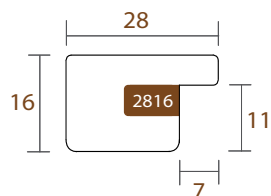

INTERMOL

www.intermol.net

Profile 2816 (28x16)

WIDTH	HEIGHT	REBATE
28mm	16mm	11mm
WOOD	Finger-Joint Pine	
FINISH	Brown washed oak	
MTS PER BOX	144	

2816.545

WOODLAND

INTERMOL

www.intermol.net

Profile 2816 (28x16)

WIDTH	HEIGHT	REBATE
28mm	16mm	11mm
WOOD	Finger-Joint Pine	
FINISH	Grey washed walnut	
MTS PER BOX	144	

im

2816.546

WOODLAND

INTERMOL

www.intermol.net

Profile 2816 (28x16)