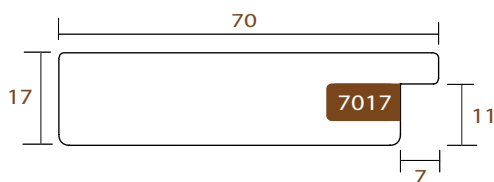

7017.546

WOODLAND

INTERMOL

www.intermol.net

Profile 7017 (70x17)

WIDTH	HEIGHT	REBATE
70mm	17mm	11mm
WOOD	Finger-Joint Pine	
FINISH	Brown washed walnut	
MTS PER BOX	60	

im