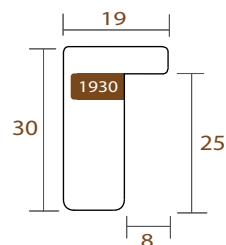

Profile 1930 (19x30)

WIDTH	HEIGHT	REBATE
19mm	30mm	25mm
WOOD	Finger-Joint Pine	
FINISH	White washed oak	
MTS PER BOX	100	

im

1930.543

WOODLAND

INTERMOL

www.intermol.net

Profile 1930 (19x30)