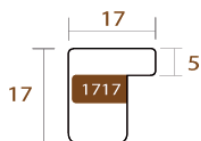

INTERMOL

www.intermol.net

Profile 1717 (17x17)

WIDTH	HEIGHT	REBATE
17mm	17mm	12mm
WOOD	Finger-Joint Pine	
FINISH	Grey washed walnut	
MTS PER BOX	240	

im

1717.546

WOODLAND

INTERMOL
www.intermol.net

Profile 1717 (17x17)

WIDTH	HEIGHT	REBATE
17mm	17mm	12mm
WOOD	Finger-Joint Pine	
FINISH	Brown washed walnut	
MTS PER BOX	240	

im

1717.547

WOODLAND

INTERMOL

www.intermol.net

Profile 1717 (17x17)

WIDTH	HEIGHT	REBATE
17mm	17mm	12mm
WOOD	Finger-Joint Pine	
FINISH	Aged gold wood	
MTS PER BOX	240	

im

1717.548

WOODLAND

INTERMOL

www.intermol.net

Profile 1717 (17x17)

WIDTH	HEIGHT	REBATE
17mm	17mm	12mm
WOOD	Finger-Joint Pine	
FINISH	Ebony	
MTS PER BOX	240	