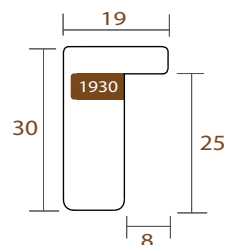

1930.546

WOODLAND

INTERMOL
www.intermol.net

Profile 1930 (19x30)

WIDTH	HEIGHT	REBATE
19mm	30mm	25mm
WOOD	Finger-Joint Pine	
FINISH	Brown washed walnut	
MTS PER BOX	100	

im

1930.547

WOODLAND

INTERMOL

www.intermol.net

Profile 1930 (19x30)

WIDTH	HEIGHT	REBATE
19mm	30mm	25mm
WOOD	Finger-Joint Pine	
FINISH	Aged gold wood	
MTS PER BOX	100	

im

1930.548

WOODLAND

INTERMOL