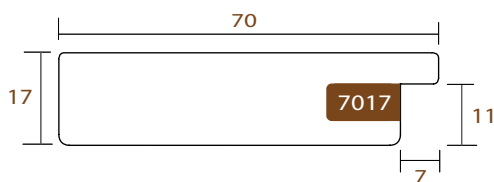

7017.540

WOODLAND

INTERMOL

www.intermol.net

Profile 7017 (70x17)

WIDTH	HEIGHT	REBATE
70mm	17mm	11mm
WOOD	Finger-Joint Pine	
FINISH	White washed maple	
MTS PER BOX	60