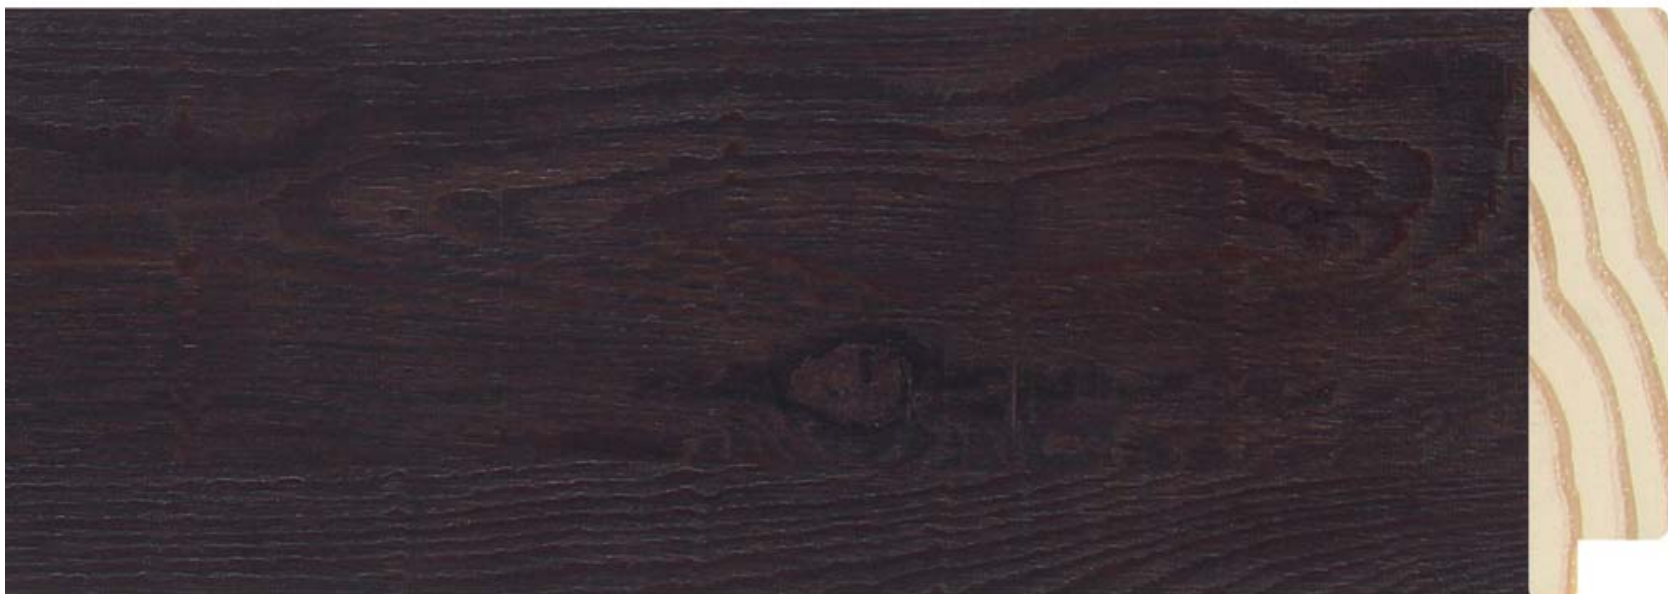

7017.548

WOODLAND

INTERMOL

www.intermol.net

Profile 7017 (70x17)

WIDTH	HEIGHT	REBATE
70mm	17mm	11mm
WOOD	Finger-Joint Pine	
FINISH	Ebony	
MTS PER BOX	60