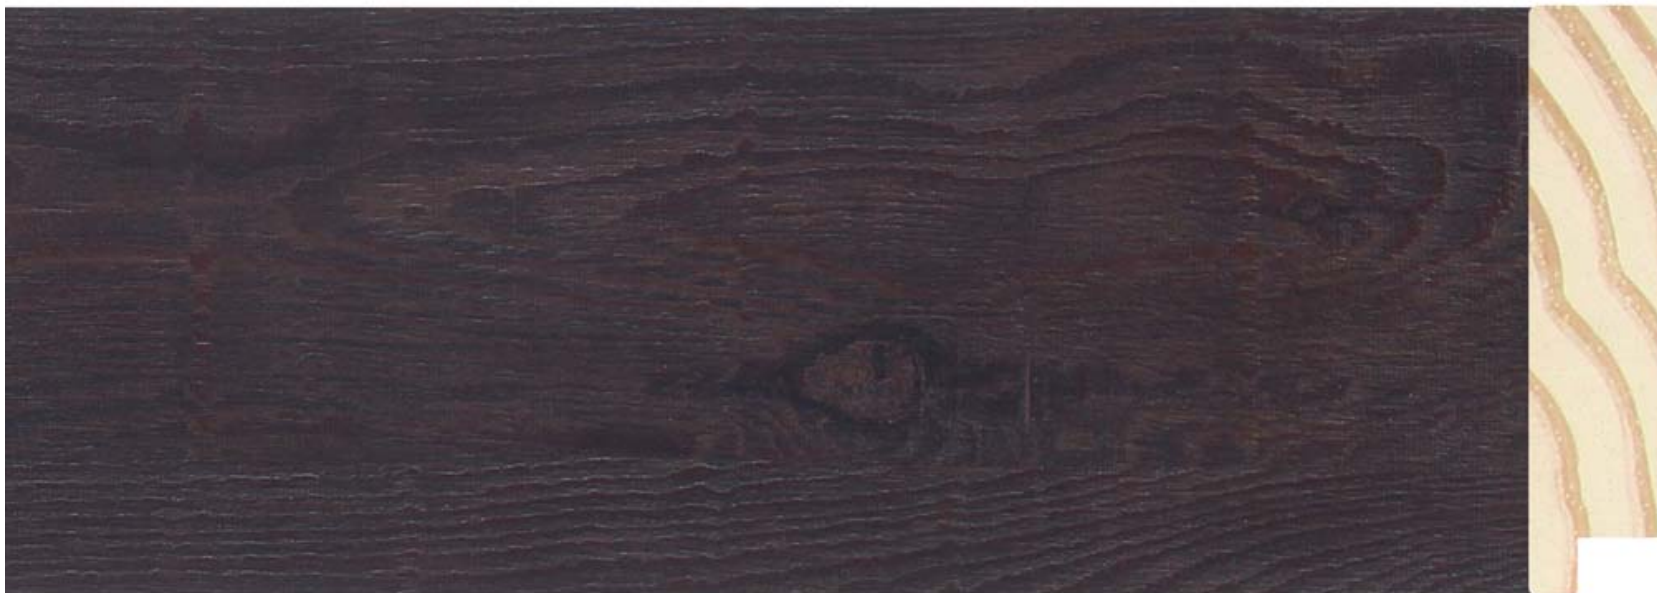

7017.546

WOODLAND

INTERMOL

www.intermol.net

Profile 7017 (70x17)

WIDTH	HEIGHT	REBATE
70mm	17mm	11mm
WOOD	Finger-Joint Pine	
FINISH	Brown washed walnut	
MTS PER BOX	60	

im