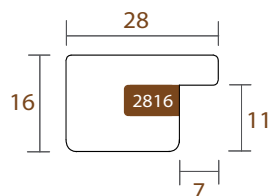

WIDTH	HEIGHT	REBATE
28mm	16mm	11mm
WOOD	Finger-Joint Pine	
FINISH	Brown washed walnut	
MTS PER BOX	144	

2816.547

WOODLAND

INTERMOL

www.intermol.net

Profile 2816 (28x16)

WIDTH	HEIGHT	REBATE
28mm	16mm	11mm
WOOD	Finger-Joint Pine	
FINISH	Aged gold wood	
MTS PER BOX	144	

im

2816.548

WOODLAND

INTERMOL
www.intermol.net

Profile 2816 (28x16)

WIDTH	HEIGHT	REBATE
28mm	16mm	11mm
WOOD	Finger-Joint Pine	
FINISH	Ebony	
MTS PER BOX	144	

2816.549

WOODLAND

INTERMOL

www.intermol.net

Profile 2816 (28x16)

WIDTH	HEIGHT	REBATE
28mm	16mm	11mm
WOOD	Finger-Joint Pine	
FINISH	Aged grey wood	
MTS PER BOX	144	

3131.540

WOODLAND

INTERMOL

www.intermol.net