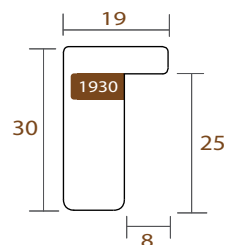

INTERMOL

www.intermol.net

Profile 1930 (19x30)

WIDTH	HEIGHT	REBATE
19mm	30mm	25mm
WOOD	Finger-Joint Pine	
FINISH	White washed maple	
MTS PER BOX	100	

1930.541

WOODLAND

INTERMOL

www.intermol.net

Profile 1930 (19x30)

WIDTH	HEIGHT	REBATE
19mm	30mm	25mm
WOOD	Finger-Joint Pine	
FINISH	White washed oak	
MTS PER BOX	100	

im

1930.543

WOODLAND

INTERMOL

www.intermol.net

Profile 1930 (19x30)