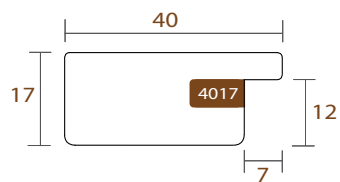

4017.541

WOODLAND

INTERMOL

www.intermol.net

Profile 4017 (40x17)

WIDTH	HEIGHT	REBATE
40mm	17mm	12mm
WOOD	Finger-Joint Pine	
FINISH	White washed oak	
MTS PER BOX	120