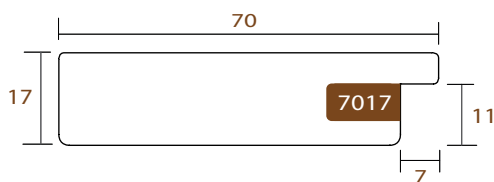

7017.548

WOODLAND

INTERMOL

www.intermol.net

Profile 7017 (70x17)

WIDTH	HEIGHT	REBATE
70mm	17mm	11mm
WOOD	Finger-Joint Pine	
FINISH	Ebony	
MTS PER BOX	60