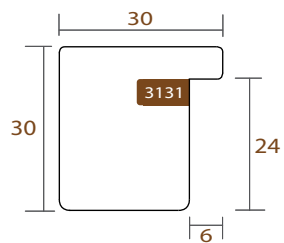

3131.543

WOODLAND

INTERMOL

www.intermol.net

Profile 3131 (30x30)

WIDTH	HEIGHT	REBATE
30mm	30mm	24mm
WOOD	Finger-Joint Pine	
FINISH	Brown washed oak	
MTS PER BOX	90