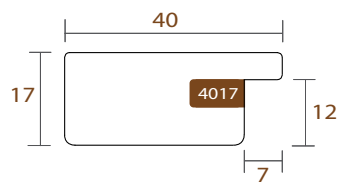

4017.545

WOODLAND

INTERMOL

www.intermol.net

Profile 4017 (40x17)

WIDTH	HEIGHT	REBATE
40mm	17mm	12mm
WOOD	Finger-Joint Pine	
FINISH	Grey washed walnut	
MTS PER BOX	120	

im