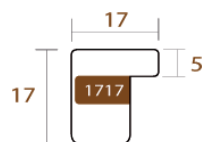

INTERMOL WOODLAND

www.intermol.net

1717.540

WOODLAND

INTERMOL
www.intermol.net

Profile 1717 (17x17)

WIDTH	HEIGHT	REBATE
17mm	17mm	12mm
WOOD	Finger-Joint Pine	
FINISH	White washed maple	
MTS PER BOX	240	

im

1717.541

WOODLAND

INTERMOL

www.intermol.net

Profile 1717 (17x17)

WIDTH	HEIGHT	REBATE
17mm	17mm	12mm
WOOD	Finger-Joint Pine	
FINISH	White washed oak	
MTS PER BOX	240	

im

1717.543