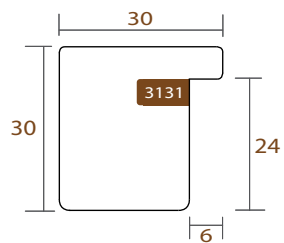

1717.541

WOODLAND

INTERMOL

www.intermol.net

Profile 1717 (17x17)

WIDTH	HEIGHT	REBATE
17mm	17mm	12mm
WOOD	Finger-Joint Pine	
FINISH	White washed oak	
MTS PER BOX	240	

im

1717.543

INTERMOL

www.intermol.net

Profile 3131 (30x30)

WIDTH	HEIGHT	REBATE
30mm	30mm	24mm
WOOD	Finger-Joint Pine	
FINISH	Brown washed walnut	
MTS PER BOX	90	

3131.547

WOODLAND

INTERMOL

www.intermol.net

Profile 3131 (30x30)

WIDTH	HEIGHT	REBATE
30mm	30mm	24mm
WOOD	Finger-Joint Pine	
FINISH	Aged gold wood	
MTS PER BOX	90	

im

3131.548

WOODLAND

INTERMOL

www.intermol.net

Profile 3131 (30x30)