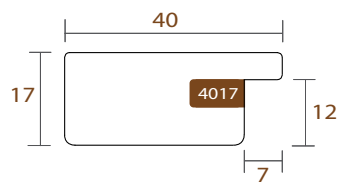

4017.543

WOODLAND

INTERMOL

www.intermol.net

Profile 4017 (40x17)

WIDTH	HEIGHT	REBATE
40mm	17mm	12mm
WOOD	Finger-Joint Pine	
FINISH	Brown washed oak	
MTS PER BOX	120	

im