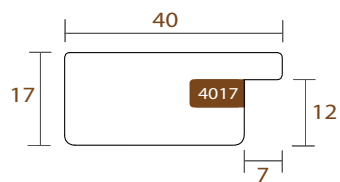

Profile 4017 (40x17)

WIDTH	HEIGHT	REBATE
40mm	17mm	12mm
WOOD	Finger-Joint Pine	
FINISH	Brown washed walnut	
MTS PER BOX	120	

im

4017.548

WOODLAND

INTERMOL
www.intermol.net

Profile 4017 (40x17)

WIDTH	HEIGHT	REBATE
40mm	17mm	12mm
WOOD	Finger-Joint Pine	
FINISH	Ebony	
MTS PER BOX	120	