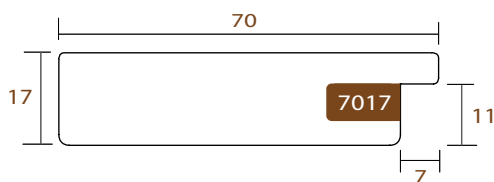

7017.541

WOODLAND

INTERMOL

www.intermol.net

Profile 7017 (70x17)

WIDTH	HEIGHT	REBATE
70mm	17mm	11mm
WOOD	Finger-Joint Pine	
FINISH	White washed oak	
MTS PER BOX	60