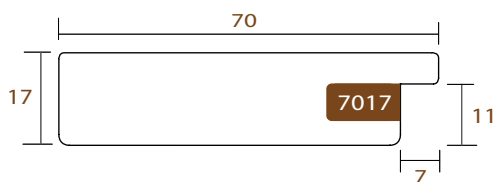

www.intermol.net

Profile 7017 (70x17)

WIDTH	HEIGHT	REBATE
70mm	17mm	11mm
WOOD	Finger-Joint Pine	
FINISH	White washed oak	
MTS PER BOX	60	

7017.543

WOODLAND

INTERMOL

www.intermol.net

Profile 7017 (70x17)