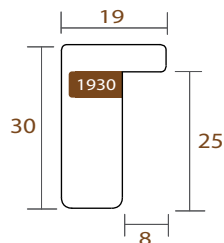

1930.540

WOODLAND

INTERMOL

www.intermol.net

Profile 1930 (19x30)

WIDTH	HEIGHT	REBATE
19mm	30mm	25mm
WOOD	Finger-Joint Pine	
FINISH	White washed maple	
MTS PER BOX	100