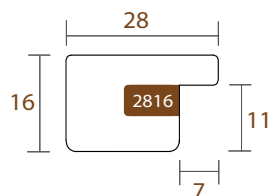

Profile 2816 (28x16)

WIDTH	HEIGHT	REBATE
28mm	16mm	11mm
WOOD	Finger-Joint Pine	
FINISH	Grey washed walnut	
MTS PER BOX	144	

im

2816.546

WOODLAND

INTERMOL

www.intermol.net

Profile 2816 (28x16)

WIDTH	HEIGHT	REBATE
28mm	16mm	11mm
WOOD	Finger-Joint Pine	
FINISH	Brown washed walnut	
MTS PER BOX	144	

2816.547

WOODLAND

INTERMOL

www.intermol.net

Profile 2816 (28x16)

WIDTH	HEIGHT	REBATE
28mm	16mm	11mm
WOOD	Finger-Joint Pine	
FINISH	Aged gold wood	
MTS PER BOX	144	