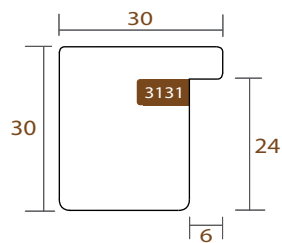

3131.546

WOODLAND

INTERMOL

www.intermol.net

Profile 3131 (30x30)

WIDTH	HEIGHT	REBATE
30mm	30mm	24mm
WOOD	Finger-Joint Pine	
FINISH	Brown washed walnut	
MTS PER BOX	90