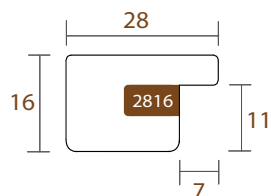

2816.541

WOODLAND

INTERMOL

www.intermol.net

Profile 2816 (28x16)

WIDTH	HEIGHT	REBATE
28mm	16mm	11mm
WOOD	Finger-Joint Pine	
FINISH	White washed oak	
MTS PER BOX	144	

im