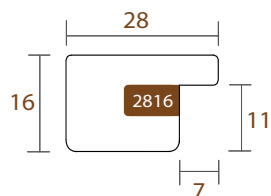

2816.543

WOODLAND

INTERMOL

www.intermol.net

Profile 2816 (28x16)

WIDTH	HEIGHT	REBATE
28mm	16mm	11mm
WOOD	Finger-Joint Pine	
FINISH	Brown washed oak	
MTS PER BOX	144