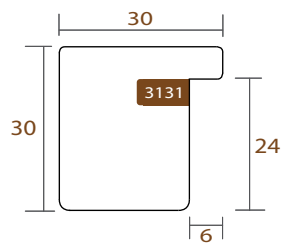

1717.541

WOODLAND

INTERMOL

www.intermol.net

Profile 1717 (17x17)

WIDTH	HEIGHT	REBATE
17mm	17mm	12mm
WOOD	Finger-Joint Pine	
FINISH	White washed oak	
MTS PER BOX	240	

im

1717.543

Profile 3131 (30x30)

WIDTH	HEIGHT	REBATE
30mm	30mm	24mm
WOOD	Finger-Joint Pine	
FINISH	Aged gold wood	
MTS PER BOX	90	

im

3131.548

WOODLAND

INTERMOL

www.intermol.net

Profile 3131 (30x30)

WIDTH	HEIGHT	REBATE
30mm	30mm	24mm
WOOD	Finger-Joint Pine	
FINISH	Ebony	
MTS PER BOX	90	

im

3131.549

WOODLAND

INTERMOL

www.intermol.net

Profile 3131 (30x30)

WIDTH	HEIGHT	REBATE
30mm	30mm	24mm
WOOD	Finger-Joint Pine	
FINISH	Aged grey wood	
MTS PER BOX	90	