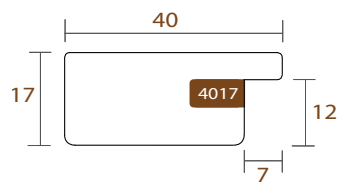

4017.540

WOODLAND

INTERMOL

www.intermol.net

Profile 4017 (40x17)

WIDTH	HEIGHT	REBATE
40mm	17mm	12mm
WOOD	Finger-Joint Pine	
FINISH	White washed maple	
MTS PER BOX	120	

im