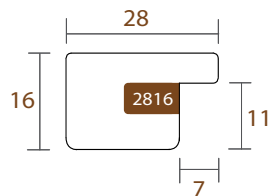

2816.540

WOODLAND

INTERMOL
www.intermol.net

Profile 2816 (28x16)

WIDTH	HEIGHT	REBATE
28mm	16mm	11mm
WOOD	Finger-Joint Pine	
FINISH	White washed maple	
MTS PER BOX	144	

im