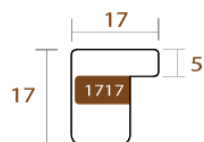

Profile 1717 (17x17)

WIDTH	HEIGHT	REBATE
17mm	17mm	12mm
WOOD	Finger-Joint Pine	
FINISH	Brown washed walnut	
MTS PER BOX	240	

im

1717.547

WOODLAND

INTERMOL

www.intermol.net

Profile 1717 (17x17)

WIDTH	HEIGHT	REBATE
17mm	17mm	12mm
WOOD	Finger-Joint Pine	
FINISH	Aged gold wood	
MTS PER BOX	240	

im

1717.548

WOODLAND

INTERMOL

www.intermol.net

Profile 1717 (17x17)

WIDTH	HEIGHT	REBATE
17mm	17mm	12mm
WOOD	Finger-Joint Pine	
FINISH	Ebony	
MTS PER BOX	240	

1717.549

WOODLAND

INTERMOL

www.intermol.net

Profile 1717 (17x17)

WIDTH	HEIGHT	REBATE
17mm	17mm	12mm
WOOD	Finger-Joint Pine	
FINISH	Aged grey wood	
MTS PER BOX	240	

1930.540

WOODLAND