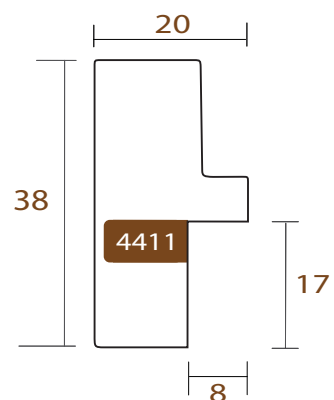

INTERMOL

STEP

www.intermol.net

4411.626 STEP

INTERMOL
www.intermol.net

Profile 4411 (20X38)

WIDTH	HEIGHT	REBATE
20mm	38mm	17mm
WOOD	Finger-Joint Pine	
FINISH	Silver grey, silver lip	

4411.629 STEP

INTERMOL
www.intermol.net

Profile 4411 (20X38)

WIDTH	HEIGHT	REBATE
20mm	38mm	17mm
WOOD	Finger-Joint Pine	
FINISH	Anthracite grey, silver lip	

4411.681 STEP

INTERMOL
www.intermol.net

Profile 4411 (20X38)

WIDTH	HEIGHT	REBATE
20mm	38mm	17mm
WOOD	Finger-Joint Pine	
FINISH	White lacquered, silver lip	

WIDTH	HEIGHT	REBATE
30mm	30mm	16mm
WOOD	Finger-Joint Pine	
FINISH	Silver grey, silver lip	

4412.629 STEP

INTERMOL
www.intermol.net

Profile 4412 (30x30)

WIDTH	HEIGHT	REBATE
30mm	30mm	16mm
WOOD	Finger-Joint Pine	
FINISH	Anthracite grey, silver lip.	

WIDTH	HEIGHT	REBATE
53mm	38mm	17mm
WOOD	Finger-Joint Pine	
FINISH	White lacquered, silver lip	

4413.727 STEP

INTERMOL
www.intermol.net

Profile 4413 (53x38)

WIDTH	HEIGHT	REBATE
53mm	38mm	17mm
WOOD	Finger-Joint Pine	
FINISH	Warm gold, silver lip	