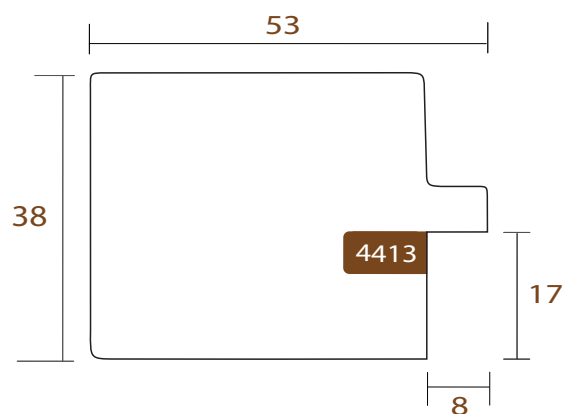

Profile 4412 (30x30)

WIDTH	HEIGHT	REBATE
30mm	30mm	16mm
WOOD	Finger-Joint Pine	
FINISH	Warm gold, silver lip	

4413.626

STEP

INTERMOL

www.intermol.net

Profile 4413 (53x38)

WIDTH	HEIGHT	REBATE
53mm	38mm	17mm
WOOD	Finger-Joint Pine	
FINISH	Silver grey, silver lip	

4413.629 STEP

INTERMOL
www.intermol.net

Profile 4413 (53x38)

WIDTH	HEIGHT	REBATE
53mm	38mm	17mm
WOOD	Finger-Joint Pine	
FINISH	Anthracite grey, silver lip	

4413.681 STEP

INTERMOL
www.intermol.net

Profile 4413 (53x38)

WIDTH	HEIGHT	REBATE
53mm	38mm	17mm
WOOD	Finger-Joint Pine	
FINISH	White lacquered, silver lip	

4413.727 STEP

INTERMOL
www.intermol.net

Profile 4413 (53x38)

WIDTH	HEIGHT	REBATE
53mm	38mm	17mm
WOOD	Finger-Joint Pine	
FINISH	Warm gold, silver lip	