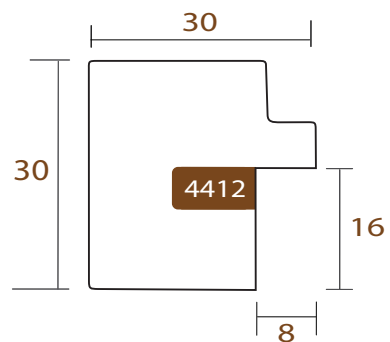

INTERMOL
www.intermol.net

Profile 4411 (20X38)

WIDTH	HEIGHT	REBATE
20mm	38mm	17mm
WOOD	Finger-Joint Pine	
FINISH	Anthracite grey, silver lip	

4411.681 STEP

INTERMOL
www.intermol.net

Profile 4411 (20X38)

WIDTH	HEIGHT	REBATE
20mm	38mm	17mm
WOOD	Finger-Joint Pine	
FINISH	White lacquered, silver lip	

WIDTH	HEIGHT	REBATE
30mm	30mm	16mm
WOOD	Finger-Joint Pine	
FINISH	Silver grey, silver lip	

4412.629 STEP

INTERMOL
www.intermol.net

Profile 4412 (30x30)

WIDTH	HEIGHT	REBATE
30mm	30mm	16mm
WOOD	Finger-Joint Pine	
FINISH	Anthracite grey, silver lip.	

4412.681

STEP

INTERMOL

www.intermol.net

Profile 4412 (30x30)

WIDTH	HEIGHT	REBATE
30mm	30mm	16mm
WOOD	Finger-Joint Pine	
FINISH	White lacquered, silver lip	

4412.727 STEP

INTERMOL
www.intermol.net

WIDTH	HEIGHT	REBATE
53mm	38mm	17mm
WOOD	Finger-Joint Pine	
FINISH	White lacquered, silver lip	

4413.727 STEP

INTERMOL
www.intermol.net

Profile 4413 (53x38)

WIDTH	HEIGHT	REBATE
53mm	38mm	17mm
WOOD	Finger-Joint Pine	
FINISH	Warm gold, silver lip	