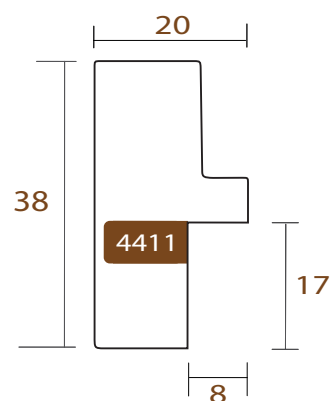

4411.727 STEP

INTERMOL
www.intermol.net

Profile 4411 (20X38)

WIDTH	HEIGHT	REBATE
20mm	38mm	17mm
WOOD	Finger-Joint Pine	
FINISH	Warm gold, silver lip