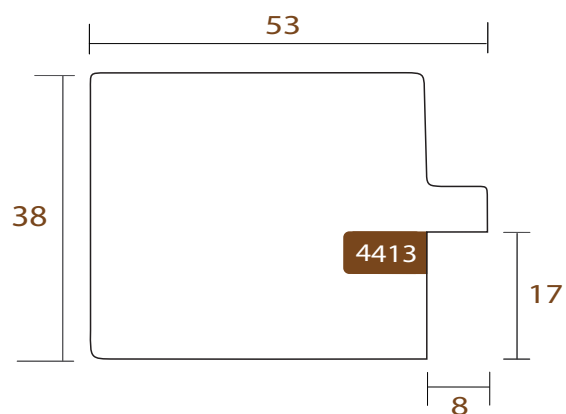

4412.681

STEP

INTERMOL

www.intermol.net

Profile 4412 (30x30)

WIDTH	HEIGHT	REBATE
30mm	30mm	16mm
WOOD	Finger-Joint Pine	
FINISH	White lacquered, silver lip	

4412.727 STEP

INTERMOL
www.intermol.net

Profile 4412 (30x30)

WIDTH	HEIGHT	REBATE
30mm	30mm	16mm
WOOD	Finger-Joint Pine	
FINISH	Warm gold, silver lip	

4413.626

STEP

INTERMOL

www.intermol.net

Profile 4413 (53x38)

WIDTH	HEIGHT	REBATE
53mm	38mm	17mm
WOOD	Finger-Joint Pine	
FINISH	Silver grey, silver lip	

4413.629 STEP

INTERMOL
www.intermol.net

Profile 4413 (53x38)

WIDTH	HEIGHT	REBATE
53mm	38mm	17mm
WOOD	Finger-Joint Pine	
FINISH	Anthracite grey, silver lip	

4413.681 STEP

INTERMOL
www.intermol.net

Profile 4413 (53x38)

WIDTH	HEIGHT	REBATE
53mm	38mm	17mm
WOOD	Finger-Joint Pine	
FINISH	White lacquered, silver lip	

4413.727 STEP

INTERMOL
www.intermol.net

Profile 4413 (53x38)

WIDTH	HEIGHT	REBATE
53mm	38mm	17mm
WOOD	Finger-Joint Pine	
FINISH	Warm gold, silver lip	