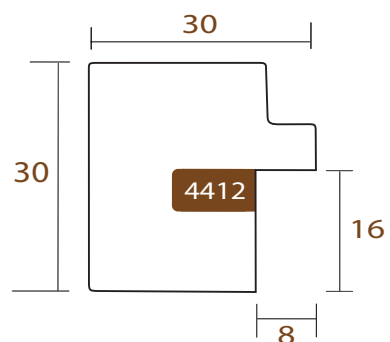

INTERMOL
www.intermol.net

Profile 4411 (20X38)

WIDTH	HEIGHT	REBATE
20mm	38mm	17mm
WOOD	Finger-Joint Pine	
FINISH	Anthracite grey, silver lip	

4411.681 STEP

INTERMOL
www.intermol.net

Profile 4411 (20X38)

WIDTH	HEIGHT	REBATE
20mm	38mm	17mm
WOOD	Finger-Joint Pine	
FINISH	White lacquered, silver lip	

4411.727 STEP

INTERMOL
www.intermol.net

Profile 4411 (20X38)

WIDTH	HEIGHT	REBATE
20mm	38mm	17mm
WOOD	Finger-Joint Pine	
FINISH	Warm gold, silver lip	

4412.626 STEP

INTERMOL
www.intermol.net

Profile 4412 (30x30)

WIDTH	HEIGHT	REBATE
30mm	30mm	16mm
WOOD	Finger-Joint Pine	
FINISH	Silver grey, silver lip	

4412.629 STEP

INTERMOL
www.intermol.net

Profile 4412 (30x30)

WIDTH	HEIGHT	REBATE
30mm	30mm	16mm
WOOD	Finger-Joint Pine	
FINISH	Anthracite grey, silver lip.	

WIDTH	HEIGHT	REBATE
53mm	38mm	17mm
WOOD	Finger-Joint Pine	
FINISH	White lacquered, silver lip	

4413.727 STEP

INTERMOL
www.intermol.net

Profile 4413 (53x38)

WIDTH	HEIGHT	REBATE
53mm	38mm	17mm
WOOD	Finger-Joint Pine	
FINISH	Warm gold, silver lip	