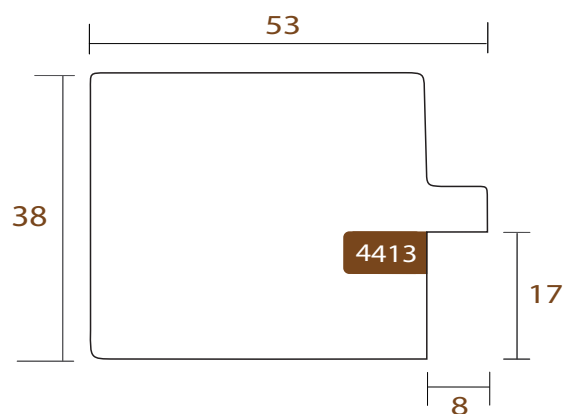

Profile 4412 (30x30)

WIDTH	HEIGHT	REBATE
30mm	30mm	16mm
WOOD	Finger-Joint Pine	
FINISH	Warm gold, silver lip	

4413.626

STEP

INTERMOL

www.intermol.net

Profile 4413 (53x38)

WIDTH	HEIGHT	REBATE
53mm	38mm	17mm
WOOD	Finger-Joint Pine	
FINISH	Silver grey, silver lip	

4413.629 STEP

INTERMOL
www.intermol.net

Profile 4413 (53x38)

WIDTH	HEIGHT	REBATE
53mm	38mm	17mm
WOOD	Finger-Joint Pine	
FINISH	Anthracite grey, silver lip	

4413.681 STEP

INTERMOL
www.intermol.net

Profile 4413 (53x38)

WIDTH	HEIGHT	REBATE
53mm	38mm	17mm
WOOD	Finger-Joint Pine	
FINISH	White lacquered, silver lip	

4413.727 STEP

INTERMOL
www.intermol.net

Profile 4413 (53x38)

WIDTH	HEIGHT	REBATE
53mm	38mm	17mm
WOOD	Finger-Joint Pine	
FINISH	Warm gold, silver lip	