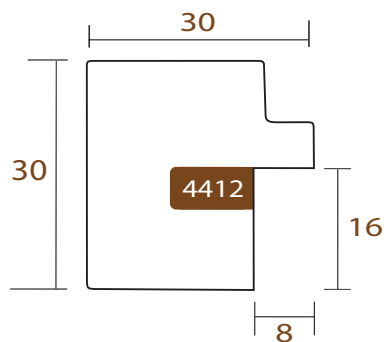

4412.681

STEP

INTERMOL

www.intermol.net

Profile 4412 (30x30)

WIDTH	HEIGHT	REBATE
30mm	30mm	16mm
WOOD	Finger-Joint Pine	
FINISH	White lacquered, silver lip	

4412.727 STEP

INTERMOL
www.intermol.net

Profile 4412 (30x30)

WIDTH	HEIGHT	REBATE
30mm	30mm	16mm
WOOD	Finger-Joint Pine	
FINISH	Warm gold, silver lip	

4413.626

STEP

INTERMOL

www.intermol.net

Profile 4413 (53x38)

WIDTH	HEIGHT	REBATE
53mm	38mm	17mm
WOOD	Finger-Joint Pine	
FINISH	Silver grey, silver lip	

4413.629 STEP

INTERMOL
www.intermol.net

Profile 4413 (53x38)

WIDTH	HEIGHT	REBATE
53mm	38mm	17mm
WOOD	Finger-Joint Pine	
FINISH	Anthracite grey, silver lip	

4413.681 STEP

INTERMOL
www.intermol.net

Profile 4413 (53x38)

WIDTH	HEIGHT	REBATE
53mm	38mm	17mm
WOOD	Finger-Joint Pine	
FINISH	White lacquered, silver lip	

4413.727 STEP

INTERMOL
www.intermol.net

Profile 4413 (53x38)

WIDTH	HEIGHT	REBATE
53mm	38mm	17mm
WOOD	Finger-Joint Pine	
FINISH	Warm gold, silver lip	