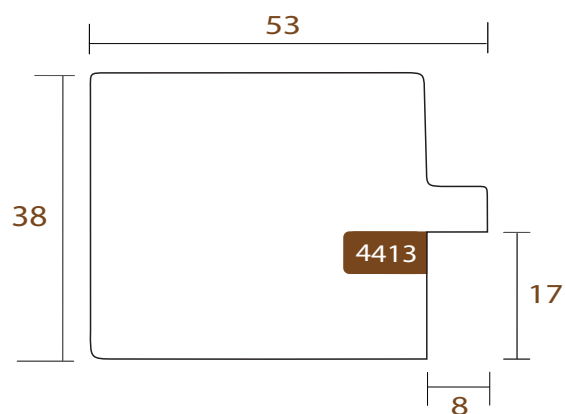

4412.681

STEP

INTERMOL

www.intermol.net

Profile 4412 (30x30)

WIDTH	HEIGHT	REBATE
30mm	30mm	16mm
WOOD	Finger-Joint Pine	
FINISH	White lacquered, silver lip	

4412.727 STEP

INTERMOL
www.intermol.net

Profile 4412 (30x30)

WIDTH	HEIGHT	REBATE
30mm	30mm	16mm
WOOD	Finger-Joint Pine	
FINISH	Warm gold, silver lip	

4413.626

STEP

INTERMOL

www.intermol.net

Profile 4413 (53x38)

WIDTH	HEIGHT	REBATE
53mm	38mm	17mm
WOOD	Finger-Joint Pine	
FINISH	Silver grey, silver lip	

4413.629 STEP

INTERMOL
www.intermol.net

Profile 4413 (53x38)

WIDTH	HEIGHT	REBATE
53mm	38mm	17mm
WOOD	Finger-Joint Pine	
FINISH	Anthracite grey, silver lip	

4413.681 STEP

INTERMOL
www.intermol.net

Profile 4413 (53x38)

WIDTH	HEIGHT	REBATE
53mm	38mm	17mm
WOOD	Finger-Joint Pine	
FINISH	White lacquered, silver lip	

4413.727 STEP

INTERMOL
www.intermol.net

Profile 4413 (53x38)

WIDTH	HEIGHT	REBATE
53mm	38mm	17mm
WOOD	Finger-Joint Pine	
FINISH	Warm gold, silver lip	