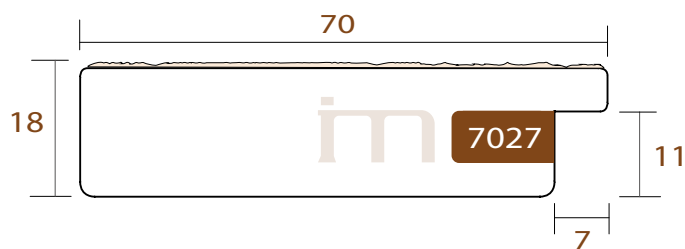

Profile 7027 (70x18)

WIDTH	HEIGHT	REBATE
70mm	18mm	11mm
WOOD	Finger-Joint Pine	
FINISH	Mat white	

im

7027.621

Alhambra

INTERMOL

www.intermol.net

Profile 7027 (70x18)

WIDTH	HEIGHT	REBATE
70mm	18mm	11mm
WOOD	Finger-Joint Pine	
FINISH	Aged light silver	

im

7027.627

Alhambra

INTERMOL

www.intermol.net

Profile 7027 (70x18)

WIDTH	HEIGHT	REBATE
70mm	18mm	11mm
WOOD	Finger-Joint Pine	
FINISH	Aged dark silver	

im

7027.681

Alhambra

INTERMOL

www.intermol.net

Profile 7027 (70x18)

WIDTH	HEIGHT	REBATE
70mm	18mm	11mm
WOOD	Finger-Joint Pine	
FINISH	Shinny silver and white	

im

7027.721

Alhambra

INTERMOL
www.intermol.net

Profile 7027 (70x18)

WIDTH	HEIGHT	REBATE
70mm	18mm	11mm
WOOD	Finger-Joint Pine	
FINISH	Aged gold	

INTERMOL
www.intermol.net

ה