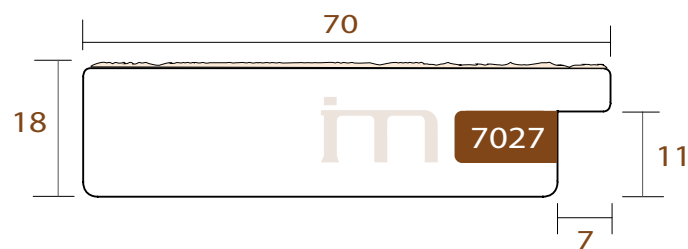

Profile 7027 (70x18)

WIDTH	HEIGHT	REBATE
70mm	18mm	11mm
WOOD	Finger-Joint Pine	
FINISH	Mat white	

im

7027.621

Alhambra

INTERMOL

www.intermol.net

Profile 7027 (70x18)

WIDTH	HEIGHT	REBATE
70mm	18mm	11mm
WOOD	Finger-Joint Pine	
FINISH	Aged light silver	

im

7027.627

Alhambra

INTERMOL

www.intermol.net

Profile 7027 (70x18)

WIDTH	HEIGHT	REBATE
70mm	18mm	11mm
WOOD	Finger-Joint Pine	
FINISH	Aged dark silver	

im

7027.681

Alhambra

INTERMOL

www.intermol.net

Profile 7027 (70x18)

WIDTH	HEIGHT	REBATE
70mm	18mm	11mm
WOOD	Finger-Joint Pine	
FINISH	Shinny silver and white	

im

7027.721

Alhambra

INTERMOL
www.intermol.net

Profile 7027 (70x18)

WIDTH	HEIGHT	REBATE
70mm	18mm	11mm
WOOD	Finger-Joint Pine	
FINISH	Aged gold	

INTERMOL
www.intermol.net

ה