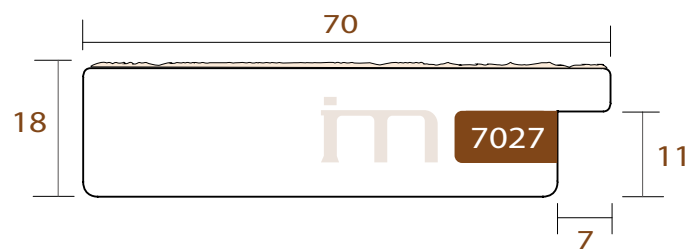

Profile 7027 (70x18)

WIDTH	HEIGHT	REBATE
70mm	18mm	11mm
WOOD	Finger-Joint Pine	
FINISH	Mat white	

im

7027.621

Alhambra

INTERMOL

www.intermol.net

Profile 7027 (70x18)

WIDTH	HEIGHT	REBATE
70mm	18mm	11mm
WOOD	Finger-Joint Pine	
FINISH	Aged light silver	

im

7027.627

Alhambra

INTERMOL

www.intermol.net

Profile 7027 (70x18)

WIDTH	HEIGHT	REBATE
70mm	18mm	11mm
WOOD	Finger-Joint Pine	
FINISH	Aged dark silver	

im

7027.681

Alhambra

INTERMOL

www.intermol.net

Profile 7027 (70x18)

WIDTH	HEIGHT	REBATE
70mm	18mm	11mm
WOOD	Finger-Joint Pine	
FINISH	Shinny silver and white	

im

7027.721

Alhambra

INTERMOL
www.intermol.net

Profile 7027 (70x18)

WIDTH	HEIGHT	REBATE
70mm	18mm	11mm
WOOD	Finger-Joint Pine	
FINISH	Aged gold	

INTERMOL
www.intermol.net

ה