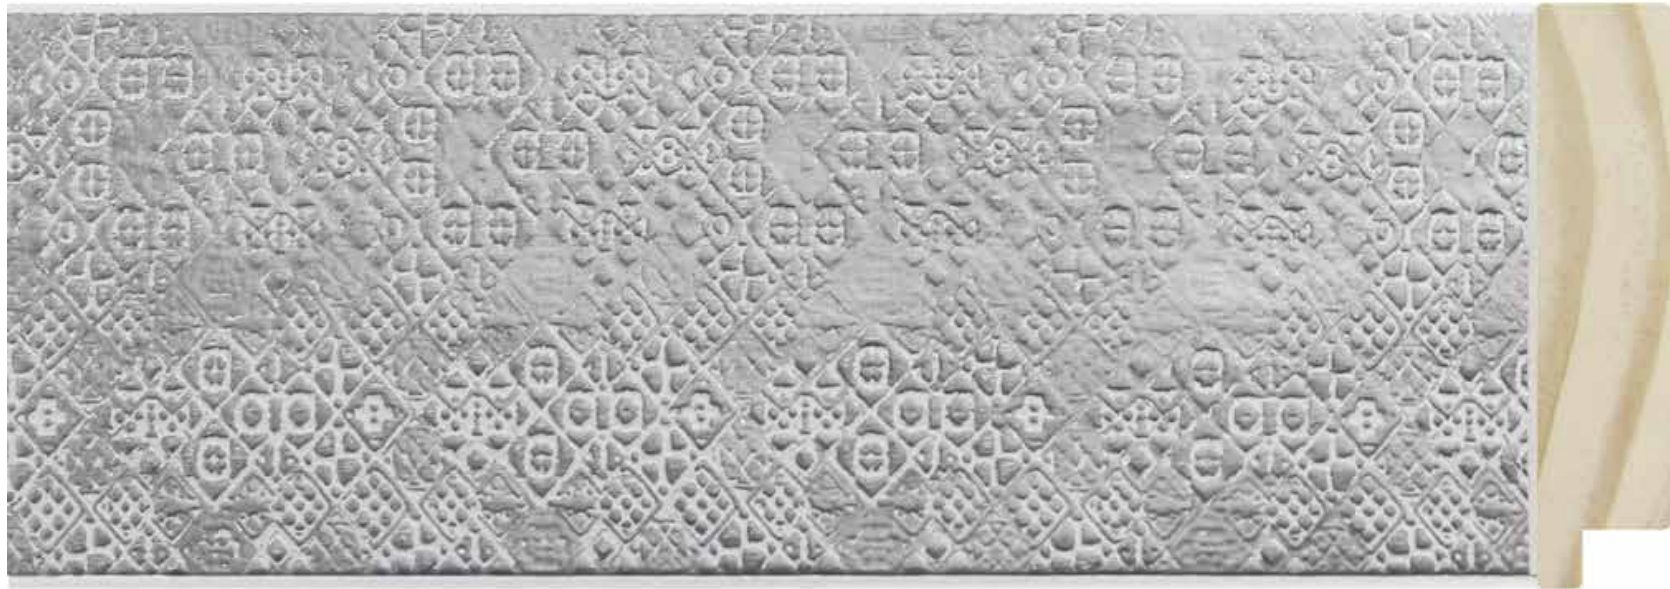

7027.681

Alhambra

INTERMOL

www.intermol.net

Profile 7027 (70x18)

WIDTH	HEIGHT	REBATE
70mm	18mm	11mm
WOOD	Finger-Joint Pine	
FINISH	Shinny silver and white	

im