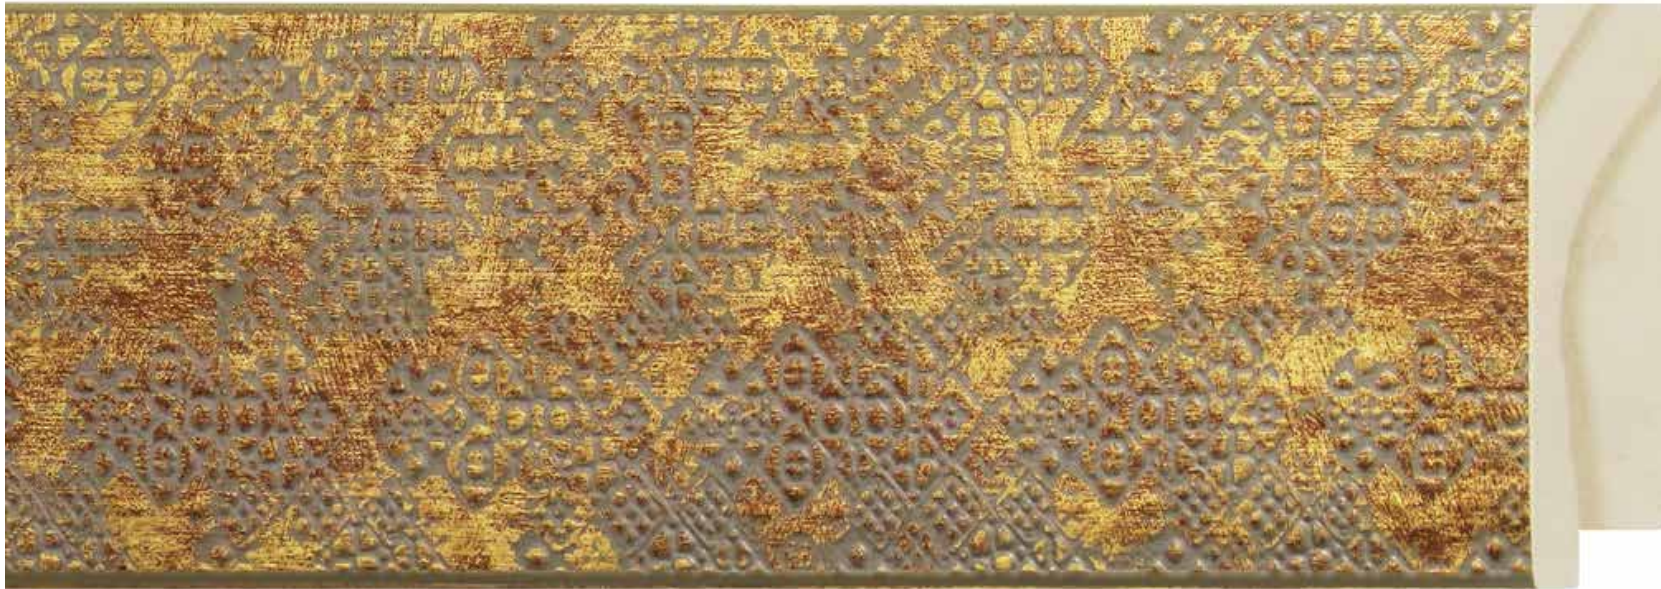

WIDTH	HEIGHT	REBATE
70mm	18mm	11mm
WOOD	Finger-Joint Pine	
FINISH	Aged light silver	

im

7027.627

Alhambra

INTERMOL

www.intermol.net

Profile 7027 (70x18)

WIDTH	HEIGHT	REBATE
70mm	18mm	11mm
WOOD	Finger-Joint Pine	
FINISH	Aged dark silver	

im

7027.681

Alhambra

INTERMOL

www.intermol.net

Profile 7027 (70x18)

WIDTH	HEIGHT	REBATE
70mm	18mm	11mm
WOOD	Finger-Joint Pine	
FINISH	Shinny silver and white	

im

7027.721

Alhambra

INTERMOL
www.intermol.net

Profile 7027 (70x18)

WIDTH	HEIGHT	REBATE
70mm	18mm	11mm
WOOD	Finger-Joint Pine	
FINISH	Aged gold	

INTERMOL
www.intermol.net

ה