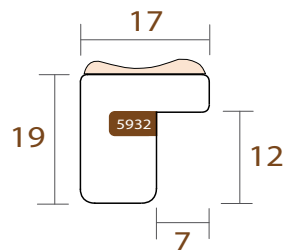

**im**

5932.4006

*Alchemy*

**INTERMOL**  
www.intermol.net

Profile 5932 (17x19)

WIDTH	HEIGHT	REBATE
17mm	19mm	12mm
WOOD	Finger-Joint Pine	
FINISH	Silver antique patina	
MTS PER BOX	188	

**im**

5932.4007

*Alchemy*

**INTERMOL**  
www.intermol.net

Profile 5932 (17x19)

WIDTH	HEIGHT	REBATE
17mm	19mm	12mm
WOOD	Finger-Joint Pine	
FINISH	Lead antique patina	
MTS PER BOX	188	

5932.5002

*Alchemy*

**INTERMOL**  
www.intermol.net

Profile 5932 (17x19)

WIDTH	HEIGHT	REBATE
17mm	19mm	12mm
WOOD	Finger-Joint Pine	
FINISH	Gold antique patina	
MTS PER BOX	188	

**im**

5932.5003

*Alchemy*

**INTERMOL**  
www.intermol.net

Profile 5932 (17x19)

<b>WIDTH</b>	<b>HEIGHT</b>	<b>REBATE</b>
17mm	19mm	12mm
<b>WOOD</b>	Finger-Joint Pine	
<b>FINISH</b>	Copper antique patina	
<b>MTS PER BOX</b>	188	

**im**

5933.1006

*Alchemy*

**INTERMOL**  
www.intermol.net

Profile 5933 (28x19)

WIDTH	HEIGHT	REBATE
28mm	19mm	12mm
WOOD	Finger-Joint Pine	
FINISH	White washed matt antique patina	
MTS PER BOX	144	

**im**

5933.1007 *Alchemy*