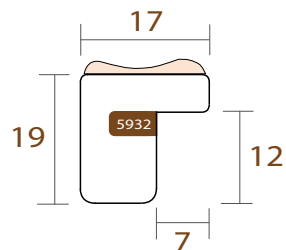

*Alchemy*

**INTERMOL**  
www.intermol.net

Profile 5932 (17x19)

WIDTH	HEIGHT	REBATE
17mm	19mm	12mm
WOOD	Finger-Joint Pine	
FINISH	Lead antique patina	
MTS PER BOX	188	

5932.5002

*Alchemy*

**INTERMOL**  
www.intermol.net

Profile 5932 (17x19)

WIDTH	HEIGHT	REBATE
17mm	19mm	12mm
WOOD	Finger-Joint Pine	
FINISH	Gold antique patina	
MTS PER BOX	188	

**im**

5932.5003

*Alchemy*

**INTERMOL**  
www.intermol.net

Profile 5932 (17x19)

<b>WIDTH</b>	<b>HEIGHT</b>	<b>REBATE</b>
17mm	19mm	12mm
<b>WOOD</b>	Finger-Joint Pine	
<b>FINISH</b>	Copper antique patina	
<b>MTS PER BOX</b>	188	

**im**

5933.1006

*Alchemy*

**INTERMOL**  
www.intermol.net

Profile 5933 (28x19)

WIDTH	HEIGHT	REBATE
28mm	19mm	12mm
WOOD	Finger-Joint Pine	
FINISH	White washed matt antique patina	
MTS PER BOX	144	

**im**

5933.1007 *Alchemy*

**INTERMOL**  
www.intermol.net

Profile 5933 (28x19)

<b>WIDTH</b>	<b>HEIGHT</b>	<b>REBATE</b>
28mm	19mm	12mm
<b>WOOD</b>	Finger-Joint Pine	
<b>FINISH</b>	Anthracite black matt antique patina	
<b>MTS PER BOX</b>	144	