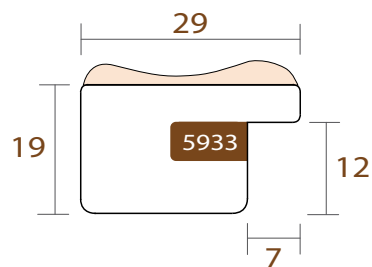

5933.4006

*Alchemy*

**INTERMOL**  
www.intermol.net

Profile 5933 (28x19)

<b>WIDTH</b>	<b>HEIGHT</b>	<b>REBATE</b>
28mm	19mm	12mm
<b>WOOD</b>	Finger-Joint Pine	
<b>FINISH</b>	Silver antique patina	
<b>MTS PER BOX</b>	144	

**im**

5933.4007

*Alchemy*

**INTERMOL**  
www.intermol.net

Profile 5933 (28x19)

WIDTH	HEIGHT	REBATE
28mm	19mm	12mm
WOOD	Finger-Joint Pine	
FINISH	Lead antique patina	
MTS PER BOX	144	

**im**

5933.5002

*Alchemy*

**INTERMOL**  
www.intermol.net

Profile 5933 (28x19)

<b>WIDTH</b>	<b>HEIGHT</b>	<b>REBATE</b>
28mm	19mm	12mm
<b>WOOD</b>	Finger-Joint Pine	
<b>FINISH</b>	Gold antique patina	
<b>MTS PER BOX</b>	144	

**im**

5933.5003

*Alchemy*

**INTERMOL**  
www.intermol.net

Profile 5933 (28x19)

WIDTH	HEIGHT	REBATE
28mm	19mm	12mm
WOOD	Finger-Joint Pine	
FINISH	Copper antique patina	
MTS PER BOX	144	

**im**

**INTERMOL**  
www.intermol.net