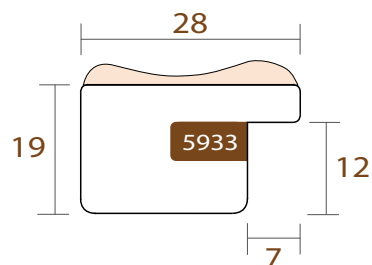

5933.4006

*Alchemy*

**INTERMOL**  
www.intermol.net

Profile 5933 (28x19)

<b>WIDTH</b>	<b>HEIGHT</b>	<b>REBATE</b>
28mm	19mm	12mm
<b>WOOD</b>	Finger-Joint Pine	
<b>FINISH</b>	Silver antique patina	
<b>MTS PER BOX</b>	144	

**im**

5933.4007

*Alchemy*

**INTERMOL**  
www.intermol.net

Profile 5933 (28x19)

WIDTH	HEIGHT	REBATE
28mm	19mm	12mm
WOOD	Finger-Joint Pine	
FINISH	Lead antique patina	
MTS PER BOX	144	

**im**

5933.5002

*Alchemy*

**INTERMOL**  
www.intermol.net

Profile 5933 (28x19)

<b>WIDTH</b>	<b>HEIGHT</b>	<b>REBATE</b>
28mm	19mm	12mm
<b>WOOD</b>	Finger-Joint Pine	
<b>FINISH</b>	Gold antique patina	
<b>MTS PER BOX</b>	144	

**im**

5933.5003

*Alchemy*

**INTERMOL**  
www.intermol.net

Profile 5933 (28x19)

WIDTH	HEIGHT	REBATE
28mm	19mm	12mm
WOOD	Finger-Joint Pine	
FINISH	Copper antique patina	
MTS PER BOX	144	

**im**

**INTERMOL**  
www.intermol.net