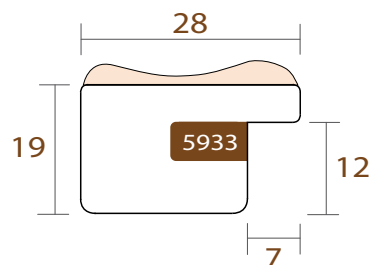

*Alchemy*

**INTERMOL**  
www.intermol.net

Profile 5932 (17x19)

WIDTH	HEIGHT	REBATE
17mm	19mm	12mm
WOOD	Finger-Joint Pine	
FINISH	Lead antique patina	
MTS PER BOX	188	

5932.5002

*Alchemy*

**INTERMOL**  
www.intermol.net

Profile 5932 (17x19)

WIDTH	HEIGHT	REBATE
17mm	19mm	12mm
WOOD	Finger-Joint Pine	
FINISH	Gold antique patina	
MTS PER BOX	188	

**im**

5932.5003

*Alchemy*

**INTERMOL**  
www.intermol.net

Profile 5932 (17x19)

<b>WIDTH</b>	<b>HEIGHT</b>	<b>REBATE</b>
17mm	19mm	12mm
<b>WOOD</b>	Finger-Joint Pine	
<b>FINISH</b>	Copper antique patina	
<b>MTS PER BOX</b>	188	

**im**

5933.1006

*Alchemy*

**INTERMOL**  
www.intermol.net

Profile 5933 (28x19)

WIDTH	HEIGHT	REBATE
28mm	19mm	12mm
WOOD	Finger-Joint Pine	
FINISH	White washed matt antique patina	
MTS PER BOX	144	

**im**

5933.1007 *Alchemy*

**INTERMOL**  
www.intermol.net

Profile 5933 (28x19)

<b>WIDTH</b>	<b>HEIGHT</b>	<b>REBATE</b>
28mm	19mm	12mm
<b>WOOD</b>	Finger-Joint Pine	
<b>FINISH</b>	Anthracite black matt antique patina	
<b>MTS PER BOX</b>	144	