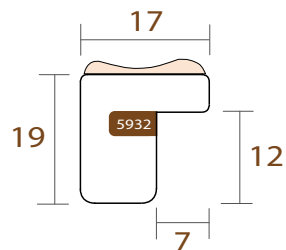

**im**

5932.1007

*Alchemy*

**INTERMOL**  
www.intermol.net

Profile 5932 (17x19)

<b>WIDTH</b>	<b>HEIGHT</b>	<b>REBATE</b>
17mm	19mm	12mm
<b>WOOD</b>	Finger-Joint Pine	
<b>FINISH</b>	Anthracite black matt antique patina	
<b>MTS PER BOX</b>	188	

**im**

5932.4006

*Alchemy*

**INTERMOL**  
www.intermol.net

Profile 5932 (17x19)

WIDTH	HEIGHT	REBATE
17mm	19mm	12mm
WOOD	Finger-Joint Pine	
FINISH	Silver antique patina	
MTS PER BOX	188	

**im**

5932.4007

*Alchemy*

**INTERMOL**  
www.intermol.net

Profile 5932 (17x19)

WIDTH	HEIGHT	REBATE
17mm	19mm	12mm
WOOD	Finger-Joint Pine	
FINISH	Lead antique patina	
MTS PER BOX	188	

5932.5002

*Alchemy*

**INTERMOL**  
www.intermol.net

Profile 5932 (17x19)

WIDTH	HEIGHT	REBATE
17mm	19mm	12mm
WOOD	Finger-Joint Pine	
FINISH	Gold antique patina	
MTS PER BOX	188	

**im**

5932.5003

*Alchemy*

**INTERMOL**  
www.intermol.net

Profile 5932 (17x19)

<b>WIDTH</b>	<b>HEIGHT</b>	<b>REBATE</b>
17mm	19mm	12mm
<b>WOOD</b>	Finger-Joint Pine	
<b>FINISH</b>	Copper antique patina	
<b>MTS PER BOX</b>	188	